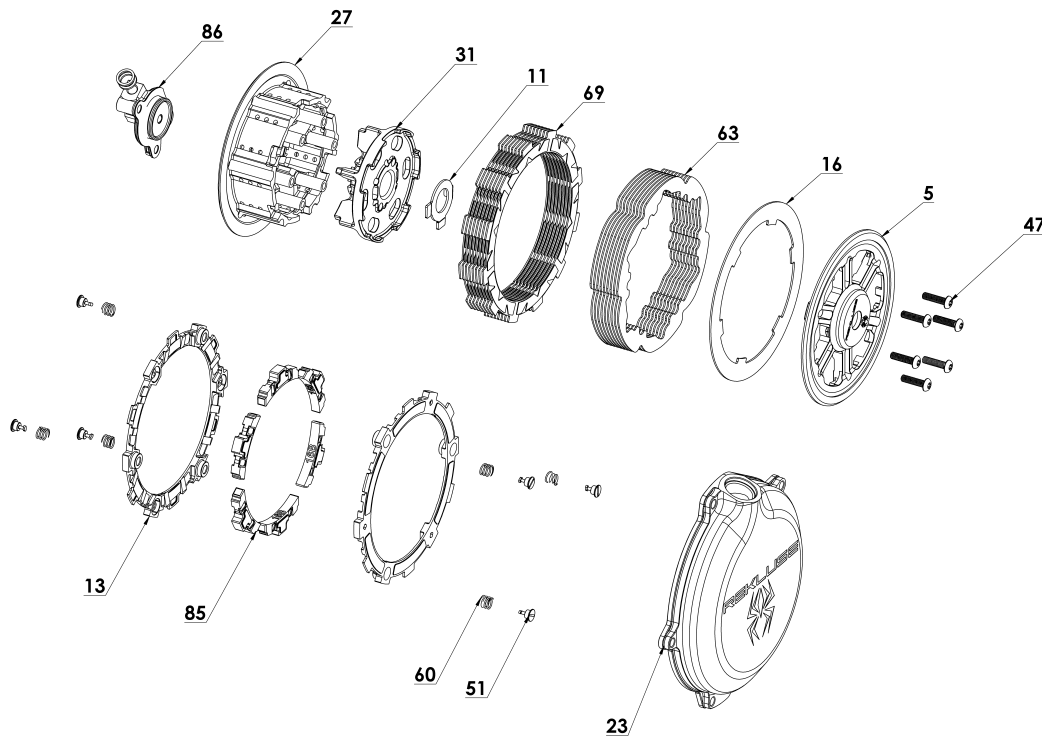

rms-7913198A-RADIUSCX CLUTCH (DDS) - Husqvarna FC 450 Rockstar Edition (2022), KTM 450 SX-F Factory Edition (2022)

Item	Part Number	Item Description	Qty
5	113-020	PRESSURE PLATE - Core EXP - KTM 450 16+	1
13	140-215	EXP 3.0 BASE - KT350	2
16	143-010	EXP LINING PLATE - KTM	1
23	169-985	CLUTCH COVER - KTM 450/500 23+	1
27	178-034	CENTER CLUTCH - CORE EXP/CORE MANUAL - K	1
11	183-008	HARDWARE - Lock Tab Washer - DDS	1
31	184-021	CENTER HUB, INNER - KTM DDS	1
47	411-154	FASTENER - M5 x 20 Button-Head T-25 Torx	6
Not Shown	411-154	FASTENER - M5 x 20 Button-Head T-25 Torx	2
Not Shown	411-906	HARDWARE - T-25 Torx Bit	1
Not Shown	415-000	FASTENER - Quarter Turn Pin	2
51	415-000	FASTENER - Quarter Turn Pin	6
Not Shown	419-120	HARDWARE - 1 Orange Free Play Gain Rubbe	1
Not Shown	442-002	EXP SPRING - Red	3
60	442-003	EXP SPRING - Blue	6
Not Shown	442-004	EXP SPRING - Gold	3
63	460-710	DRIVE PLATE - 0.040 TEC 2 - KT 6-pin	9
69	469-536	FRICTION DISK - KT350 TORQ-DRIVE - 2-Seg	8
85	741-016	EXP 3.0 WEDGE ASSEMBLY - KT350 - MED	6
86	742-026	ADJ SLAVE CYL ASSEMBLY H122 P330 BF	1
Not Shown	821-079	PROMOTIONAL - Decal - Small - Orange	1
Not Shown	821-080	PROMOTIONAL - Decal - Small - Black	1