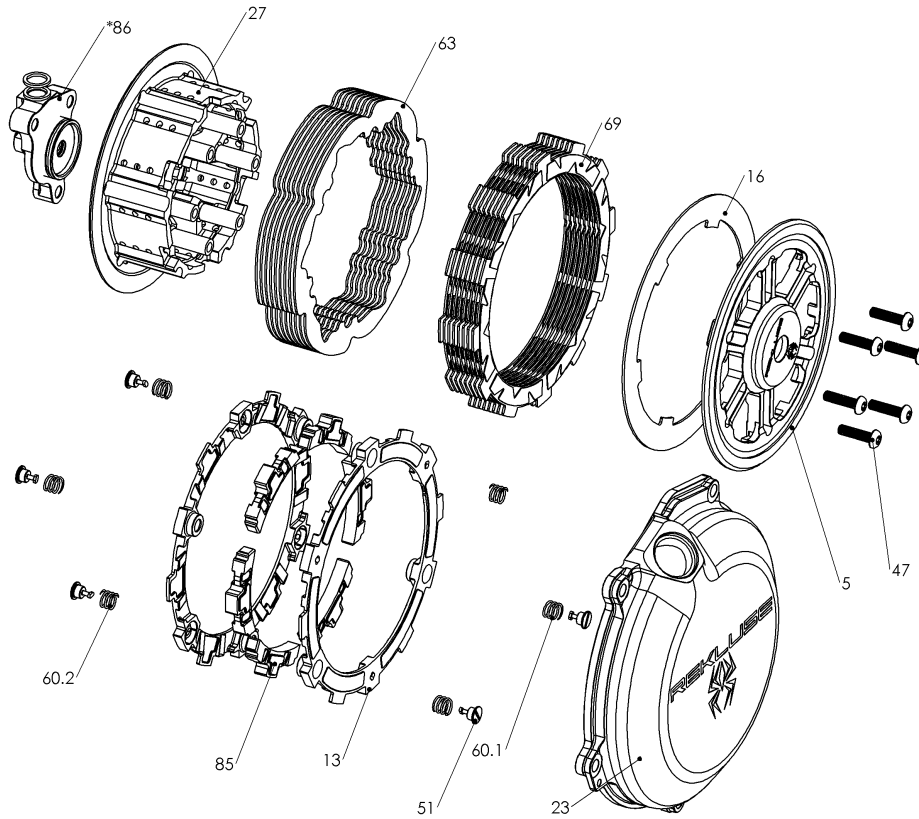

RMS-7913095C - RADIUSCX CLUTCH (DDS)

**SLAVE CYLINDER ASSEMBLY FICHE CAN BE VIEWED SEPARATELY.
REBUILD KIT ALSO AVAILABLE SEPERATELY FROM REKLUSE.*

Item	Part Number	Item Description	Qty
5	113-020B	PRESSURE PLATE - Core EXP - KTM 450 16+	1
13	140-215D	EXP 3.0 BASE - KT350	2
16	143-010	EXP LINING PLATE - KTM	1
23	169-993A	CLUTCH COVER - KTM 250/350	1
27	178-034D	CENTER CLUTCH - CORE EXP/CORE MANUAL - KTM 350/450	1
Not Shown	183-008A	HARDWARE - DDS Lock Tab Washer	1
47	411-154A	FASTENER - M5 x 20 Button-Head T-25 Torx Screw 10.9	6
Not Shown	411-906	HARDWARE - T-25 Torx Bit	1
51	415-000	FASTENER - Quarter Turn Pin	6
Not Shown	415-000	FASTENER - Quarter Turn Pin	2
Not Shown	419-120	HARDWARE - 1 Orange Free Play Gain Rubber Band	1
60.1	442-001	EXP ADJUSTMENT SPRING EXP - Silver	3
Not Shown	442-001	EXP ADJUSTMENT SPRING EXP - Silver	3
60.2	442-002	EXP ADJUSTMENT SPRING EXP - Red	3
Not Shown	442-002	EXP ADJUSTMENT SPRING EXP - Red	3

RMS-7913095C - RADIUSCX CLUTCH (DDS)

**SLAVE CYLINDER ASSEMBLY FICHE CAN BE VIEWED SEPARATELY.
REBUILD KIT ALSO AVAILABLE SEPERATELY FROM REKLUSE.*

Item	Part Number	Item Description	Qty
63	460-710A	DRIVE PLATE - 0.040 TEC 2 - KT 6-pin	9
69	469-536A	FRICITION DISK - KT350 TORQ-DRIVE - 2-Segment Pads	8
85	741-015B	EXP 3.0 WEDGE ASSEMBLY - KT350 - Heavy	6
86	742-028E	ADJUSTABLE SLAVE CYLINDER ASSEMBLY - Housing-122, Pist	1
Not Shown	821-013A	Prop. 65 Warning Label	1