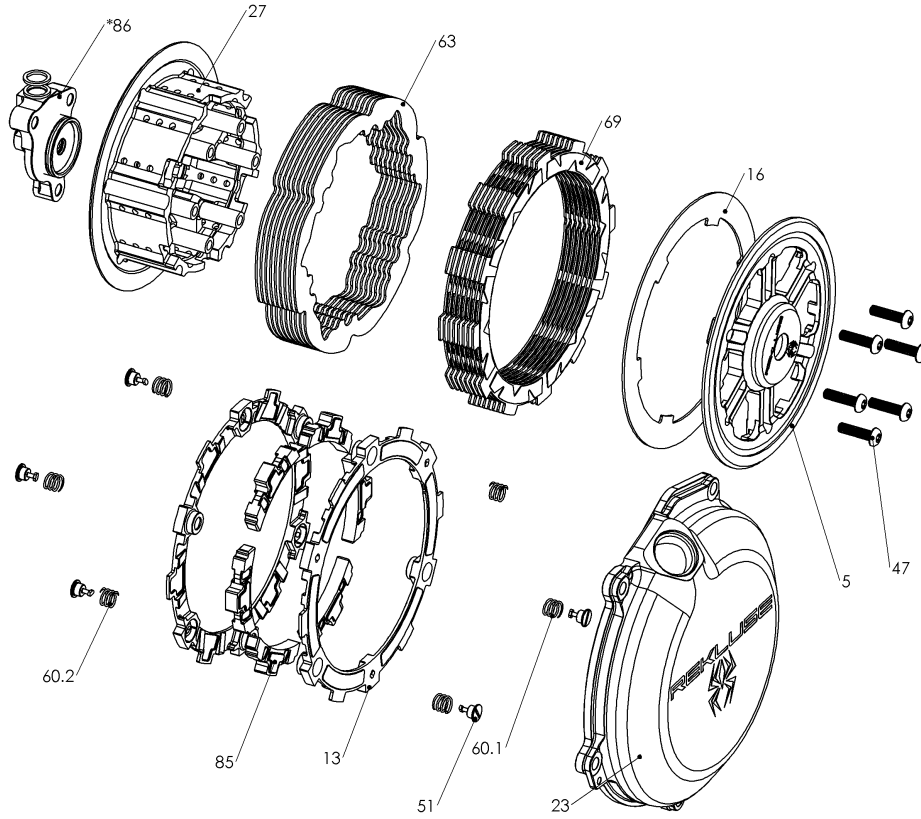

RMS-7913095C - RADIUSCX CLUTCH (DDS)

**SLAVE CYLINDER ASSEMBLY FICHE CAN BE VIEWED SEPARATELY.
REBUILD KIT ALSO AVAILABLE SEPERATELY FROM REKLUSE.*

Item	Part Number	Item Description	Qty
5	113-020B	PRESSURE PLATE - Core EXP - KTM 450 16+	1
13	140-215D	EXP 3.0 BASE - KT350	2
16	143-010	EXP LINING PLATE - KTM	1
23	169-993A	CLUTCH COVER - KTM 250/350	1
27	178-034D	CENTER CLUTCH - CORE EXP/CORE MANUAL - KTM 350/450	1
Not Shown	183-008A	HARDWARE - DDS Lock Tab Washer	1
47	411-154A	FASTENER - M5 x 20 Button-Head T-25 Torx Screw 10.9	6
Not Shown	411-906	HARDWARE - T-25 Torx Bit	1
51	415-000	FASTENER - Quarter Turn Pin	6
Not Shown	415-000	FASTENER - Quarter Turn Pin	2
Not Shown	419-120	HARDWARE - 1 Orange Free Play Gain Rubber Band	1
60.1	442-001	EXP ADJUSTMENT SPRING EXP - Silver	3
Not Shown	442-001	EXP ADJUSTMENT SPRING EXP - Silver	3
60.2	442-002	EXP ADJUSTMENT SPRING EXP - Red	3
Not Shown	442-002	EXP ADJUSTMENT SPRING EXP - Red	3

RMS-7913095C - RADIUSCX CLUTCH (DDS)

**SLAVE CYLINDER ASSEMBLY FICHE CAN BE VIEWED SEPARATELY.
REBUILD KIT ALSO AVAILABLE SEPERATELY FROM REKLUSE.*

Item	Part Number	Item Description	Qty
63	460-710A	DRIVE PLATE - 0.040 TEC 2 - KT 6-pin	9
69	469-536A	FRICITION DISK - KT350 TORQ-DRIVE - 2-Segment Pads	8
85	741-015B	EXP 3.0 WEDGE ASSEMBLY - KT350 - Heavy	6
86	742-028E	ADJUSTABLE SLAVE CYLINDER ASSEMBLY - Housing-122, Pist	1
Not Shown	821-013A	Prop. 65 Warning Label	1