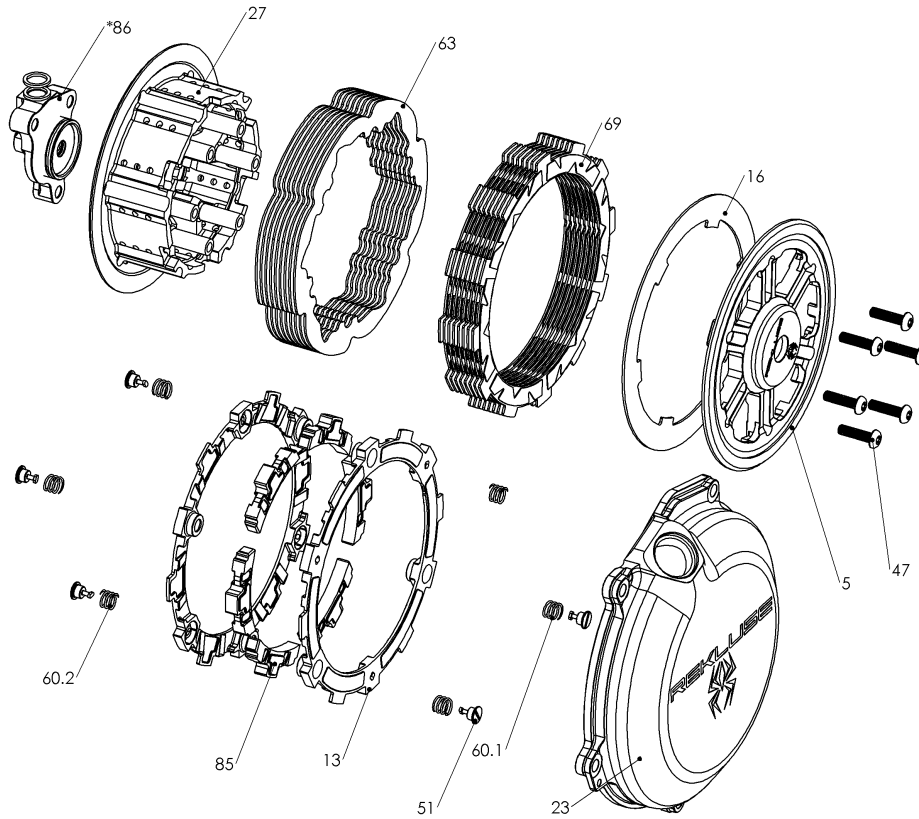

RMS-7913082C - RADIUSCX CLUTCH (DDS)

**SLAVE CYLINDER ASSEMBLY FICHE CAN BE VIEWED SEPARATELY.
REBUILD KIT ALSO AVAILABLE SEPERATELY FROM REKLUSE.*

Item	Part Number	Item Description	Qty
5	113-020B	PRESSURE PLATE - Core EXP - KTM 450 16+	1
13	140-215D	EXP 3.0 BASE - KT350	2
16	143-010	EXP LINING PLATE - KTM	1
23	169-934D	CLUTCH COVER - KT450/KT500	1
27	178-034D	CENTER CLUTCH - CORE EXP/CORE MANUAL - KTM 350/450	1
Not Shown	183-008A	HARDWARE - DDS Lock Tab Washer	1
47	411-154A	FASTENER - M5 x 20 Button-Head T-25 Torx Screw 10.9	6
Not Shown	411-906	HARDWARE - T-25 Torx Bit	1
Not Shown	415-000	FASTENER - Quarter Turn Pin	2
51	415-000	FASTENER - Quarter Turn Pin	6
Not Shown	419-120	HARDWARE - 1 Orange Free Play Gain Rubber Band	1
Not Shown	442-003	EXP ADJUSTMENT SPRING EXP - Blue	3
60.1	442-003	EXP ADJUSTMENT SPRING EXP - Blue	3
Not Shown	442-004	EXP ADJUSTMENT SPRING EXP - Gold	3
60.2	442-004	EXP ADJUSTMENT SPRING EXP - Gold	3

RMS-7913082C - RADIUSCX CLUTCH (DDS)

**SLAVE CYLINDER ASSEMBLY FICHE CAN BE VIEWED SEPARATELY.
REBUILD KIT ALSO AVAILABLE SEPERATELY FROM REKLUSE.*

Item	Part Number	Item Description	Qty
63	460-710A	DRIVE PLATE - 0.040 TEC 2 - KT 6-pin	9
69	469-536A	FRICITION DISK - KT350 TORQ-DRIVE - 2-Segment Pads	8
85	741-016B	EXP 3.0 WEDGE ASSEMBLY - KT350 - Medium	6
86	742-002E	ADJUSTABLE SLAVE CYLINDER ASSEMBLY - Housing-100, Pist	1
Not Shown	821-013A	Prop. 65 Warning Label	1