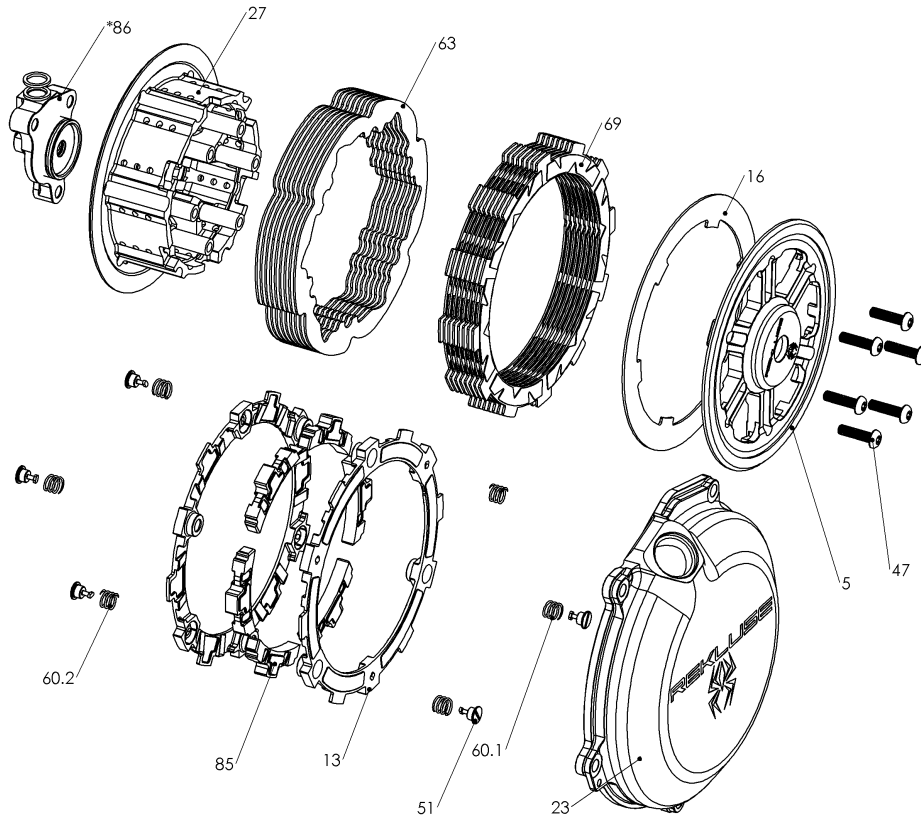

RMS-7913082C - RADIUSCX CLUTCH (DDS)

**SLAVE CYLINDER ASSEMBLY FICHE CAN BE VIEWED SEPARATELY.
REBUILD KIT ALSO AVAILABLE SEPERATELY FROM REKLUSE.*

Item	Part Number	Item Description	Qty
5	113-020B	PRESSURE PLATE - Core EXP - KTM 450 16+	1
13	140-215D	EXP 3.0 BASE - KT350	2
16	143-010	EXP LINING PLATE - KTM	1
23	169-934D	CLUTCH COVER - KT450/KT500	1
27	178-034D	CENTER CLUTCH - CORE EXP/CORE MANUAL - KTM 350/450	1
Not Shown	183-008A	HARDWARE - DDS Lock Tab Washer	1
47	411-154A	FASTENER - M5 x 20 Button-Head T-25 Torx Screw 10.9	6
Not Shown	411-906	HARDWARE - T-25 Torx Bit	1
Not Shown	415-000	FASTENER - Quarter Turn Pin	2
51	415-000	FASTENER - Quarter Turn Pin	6
Not Shown	419-120	HARDWARE - 1 Orange Free Play Gain Rubber Band	1
Not Shown	442-003	EXP ADJUSTMENT SPRING EXP - Blue	3
60.1	442-003	EXP ADJUSTMENT SPRING EXP - Blue	3
Not Shown	442-004	EXP ADJUSTMENT SPRING EXP - Gold	3
60.2	442-004	EXP ADJUSTMENT SPRING EXP - Gold	3

RMS-7913082C - RADIUSCX CLUTCH (DDS)

**SLAVE CYLINDER ASSEMBLY FICHE CAN BE VIEWED SEPARATELY.
REBUILD KIT ALSO AVAILABLE SEPERATELY FROM REKLUSE.*

Item	Part Number	Item Description	Qty
63	460-710A	DRIVE PLATE - 0.040 TEC 2 - KT 6-pin	9
69	469-536A	FRICITION DISK - KT350 TORQ-DRIVE - 2-Segment Pads	8
85	741-016B	EXP 3.0 WEDGE ASSEMBLY - KT350 - Medium	6
86	742-002E	ADJUSTABLE SLAVE CYLINDER ASSEMBLY - Housing-100, Pist	1
Not Shown	821-013A	Prop. 65 Warning Label	1