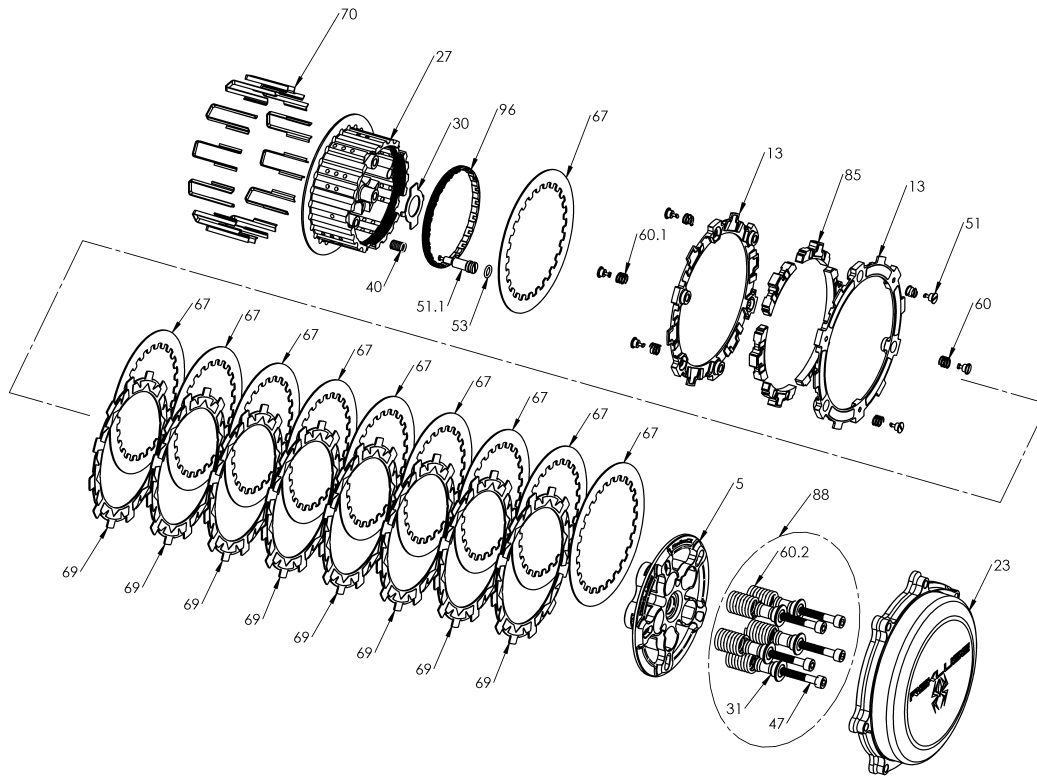

RMS-7907078A - RADIUSCX CLUTCH

Item	Part Number	Item Description	Qty
5	113-112A	PRESSURE PLATE - RadiusCX - Y250	1
13	140-223B	EXP 3.0 BASE - H250 TD	2
23	169-778A	CLUTCH COVER - TorqDrive - YZ250F (14+)	1
96	172-002A	HUB ADJUSTER RING - 250 Size	1
27	178-112A	CENTER CLUTCH HUB - RadiusCX/Core - 01 Y250	1
30	183-005A	HARDWARE - Torqdrive Pin Clutch Tab Lock Washer 32mm	1
Not Shown	411-183A	FASTENER - 18-8 Stainless Steel Hex-Head Screw - M5 Size, 3	1
51	415-000	FASTENER - Quarter Turn Pin	6
Not Shown	415-000	FASTENER - Quarter Turn Pin	2
51.1	415-001A	FASTENER - Quarter-Turn Pin, CX Hub	1
53	418-911A	HARDWARE - V75 Viton O-ring, Black, Size -010	1
Not Shown	418-911A	HARDWARE - V75 Viton O-ring, Black, Size -010	1
Not Shown	419-121	HARDWARE - 0.5 Black Free Play Gain Rubber Band	1
Not Shown	419-711A	HARDWARE - Velcro Strap 1in X 12in	1
40	440-005A	SPRING - CX Hub Coil Spring	1