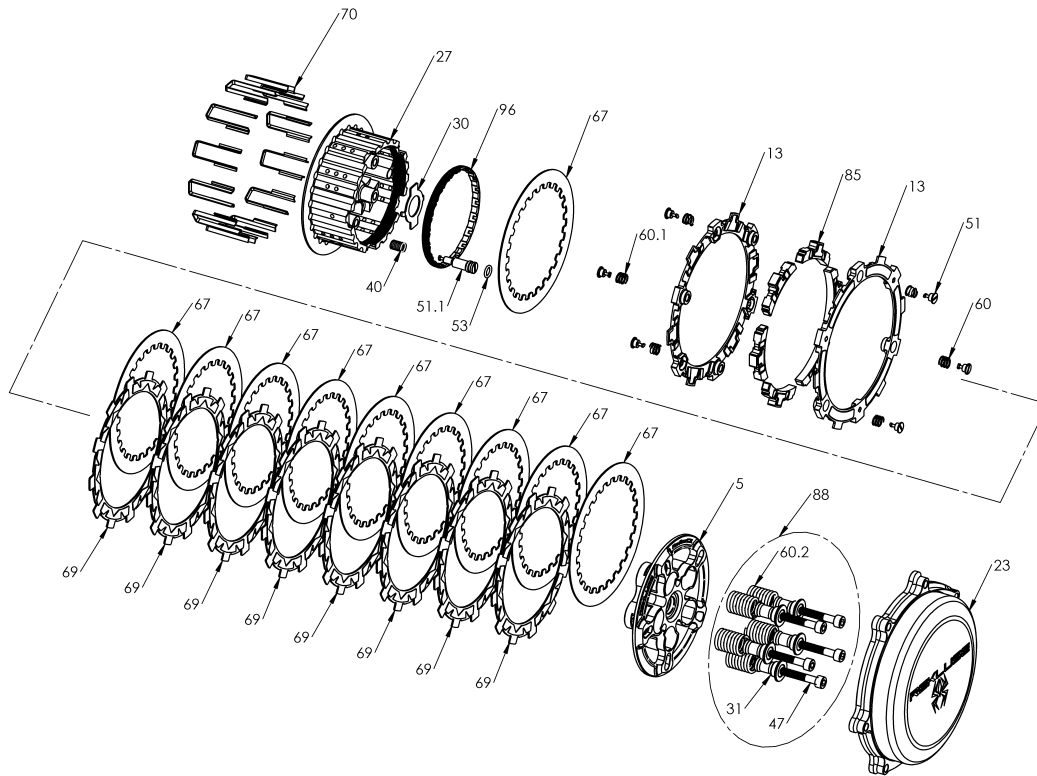

RMS-7907075B - RADIUSCX CLUTCH

Item	Part Number	Item Description	Qty
5	113-112A	PRESSURE PLATE - RadiusCX - Y250	1
13	140-223B	EXP 3.0 BASE - H250 TD	2
23	169-992A	CLUTCH COVER YZ125 05+	1
96	172-002A	HUB ADJUSTER RING - 250 Size	1
27	178-112A	CENTER CLUTCH HUB - RadiusCX/Core - 01 Y250	1
30	183-005A	HARDWARE - Torqdrive Pin Clutch Tab Lock Washer 32mm	1
47	411-127	FASTENER - 6mm stainless Steel button head socket - 8 mm	1
50	414-137	HARDWARE - M6 Copper Washer	1
Not Shown	414-141	HARDWARE - 03-05 KTM RFS TO Spacer	1
Not Shown	415-000	FASTENER - Quarter Turn Pin	2
51	415-000	FASTENER - Quarter Turn Pin	6
51.1	415-001A	FASTENER - Quarter-Turn Pin, CX Hub	1
53	418-911A	HARDWARE - V75 Viton O-ring, Black, Size -010	1
Not Shown	418-911A	HARDWARE - V75 Viton O-ring, Black, Size -010	1
Not Shown	419-121	HARDWARE - 0.5 Black Free Play Gain Rubber Band	1

RMS-7907075B - RADIUSCX CLUTCH

Item	Part Number	Item Description	Qty
Not Shown	419-711A	HARDWARE - Velcro Strap 1in X 12in	1
40	440-005A	SPRING - CX Hub Coil Spring	1
Not Shown	442-002	EXP ADJUSTMENT SPRING EXP - Medium (Red)	3
60	442-002	EXP ADJUSTMENT SPRING EXP - Medium (Red)	3
60.1	442-003	EXP ADJUSTMENT SPRING EXP - Heavy (Blue)	3
Not Shown	442-003	EXP ADJUSTMENT SPRING EXP - Heavy (Blue)	3
67	465-400B	DRIVE PLATE - 0.040 Core RMS TC250 Precision	10
69	469-304A	FRICTION DISK - H250 TORQ-DRIVE	8
70	471-300	BASKET SLEEVE - Dirt Bikes	12
Not Shown	491-011A	MISCELLANEOUS - Permanent Marker Pen	1
85	741-014B	EXP 3.0 WEDGE ASSEMBLY - H250 - Medium	6
88	744-040	CORE CLUTCH SPRING KIT - 250 - Heavy (Gold)	1
31	184-101B	HARDWARE - EXP Screw Sleeve	5
47.1	411-140	FASTENER - M6-1 x 35mm Thermal Black Socket Cap Screw	5
60.2	442-104	PRESSURE PLATE SPRING - 250 Class Bikes Heavy Gold	5