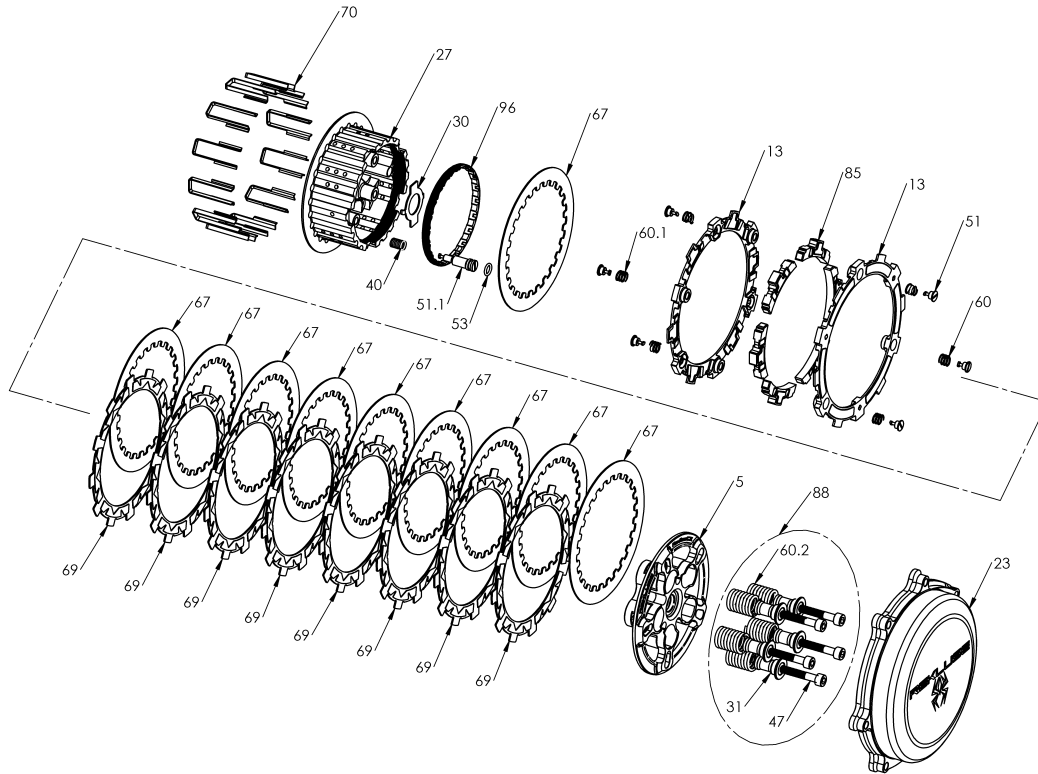

RMS-7907075B - RADIUSCX CLUTCH

Item	Part Number	Item Description	Qty
5	113-112A	PRESSURE PLATE - RadiusCX - Y250	1
13	140-223B	EXP 3.0 BASE - H250 TD	2
23	169-992A	CLUTCH COVER YZ125 05+	1
96	172-002A	HUB ADJUSTER RING - 250 Size	1
27	178-112A	CENTER CLUTCH HUB - RadiusCX/Core - 01 Y250	1
30	183-005A	HARDWARE - Torqdrive Pin Clutch Tab Lock Washer 32mm	1
47	411-127	FASTENER - 6mm stainless Steel button head socket - 8 mm	1
50	414-137	HARDWARE - M6 Copper Washer	1
Not Shown	414-141	HARDWARE - 03-05 KTM RFS TO Spacer	1
Not Shown	415-000	FASTENER - Quarter Turn Pin	2
51	415-000	FASTENER - Quarter Turn Pin	6
51.1	415-001A	FASTENER - Quarter-Turn Pin, CX Hub	1
53	418-911A	HARDWARE - V75 Viton O-ring, Black, Size -010	1
Not Shown	418-911A	HARDWARE - V75 Viton O-ring, Black, Size -010	1
Not Shown	419-121	HARDWARE - 0.5 Black Free Play Gain Rubber Band	1

RMS-7907075B - RADIUSCX CLUTCH

Item	Part Number	Item Description	Qty
Not Shown	419-711A	HARDWARE - Velcro Strap 1in X 12in	1
40	440-005A	SPRING - CX Hub Coil Spring	1
Not Shown	442-002	EXP ADJUSTMENT SPRING EXP - Medium (Red)	3
60	442-002	EXP ADJUSTMENT SPRING EXP - Medium (Red)	3
60.1	442-003	EXP ADJUSTMENT SPRING EXP - Heavy (Blue)	3
Not Shown	442-003	EXP ADJUSTMENT SPRING EXP - Heavy (Blue)	3
67	465-400B	DRIVE PLATE - 0.040 Core RMS TC250 Precision	10
69	469-304A	FRICTION DISK - H250 TORQ-DRIVE	8
70	471-300	BASKET SLEEVE - Dirt Bikes	12
Not Shown	491-011A	MISCELLANEOUS - Permanent Marker Pen	1
85	741-014B	EXP 3.0 WEDGE ASSEMBLY - H250 - Medium	6
88	744-040	CORE CLUTCH SPRING KIT - 250 - Heavy (Gold)	1
31	184-101B	HARDWARE - EXP Screw Sleeve	5
47.1	411-140	FASTENER - M6-1 x 35mm Thermal Black Socket Cap Screw	5
60.2	442-104	PRESSURE PLATE SPRING - 250 Class Bikes Heavy Gold	5