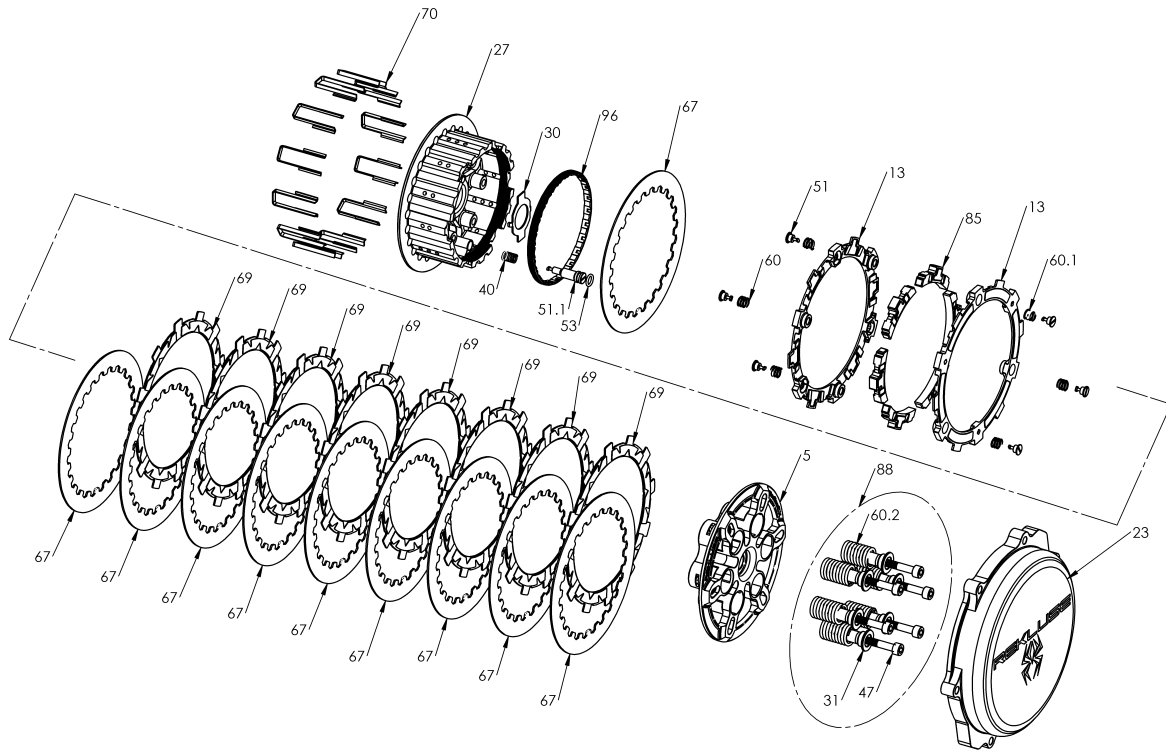

RMS-7907070B - RADIUSCX CLUTCH

Item	Part Number	Item Description	Qty
5	113-110A	PRESSURE PLATE - RadiusCX - YZ250 2T	1
13	140-221B	EXP 3.0 BASE - Y450 TD	2
23	169-770A	CLUTCH COVER - TorqDrive - YZ250 2-stroke (99+)	1
96	172-001A	HUB ADJUSTER RING - 450 Size	1
27	178-106A	CENTER CLUTCH HUB - RadiusCX/Core - 06 K450	1
30	183-001A	HARDWARE - Core 450 Center Clutch Tab Lock Washer	1
51	415-000	FASTENER - Quarter Turn Pin	6
Not Shown	415-000	FASTENER - Quarter Turn Pin	2
51.1	415-001A	FASTENER - Quarter-Turn Pin, CX Hub	1
53	418-911A	HARDWARE - V75 Viton O-ring, Black, Size -010	1
Not Shown	418-911A	HARDWARE - V75 Viton O-ring, Black, Size -010	1
Not Shown	419-121	HARDWARE - 0.5 Black Free Play Gain Rubber Band	1
Not Shown	419-711A	HARDWARE - Velcro Strap 1in X 12in	1
40	440-005A	SPRING - CX Hub Coil Spring	1
Not Shown	442-002	EXP ADJUSTMENT SPRING EXP - Medium (Red)	3