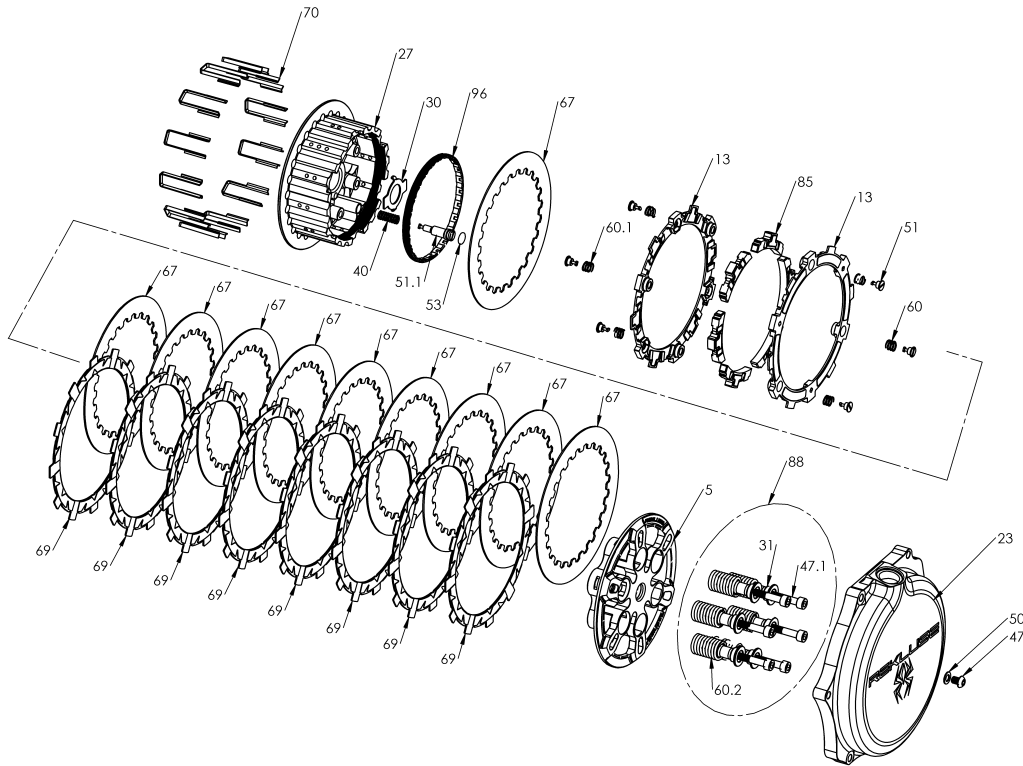

RMS-7906064D - RADIUSCX CLUTCH

Item	Part Number	Item Description	Qty
5	113-109A	PRESSURE PLATE - RadiusCX - S450	1
13	140-222B	EXP 3.0 BASE - S450 TD	2
23	169-764B	CLUTCH COVER - TorqDrive - RMZ450 (08+)	1
96	172-001A	HUB ADJUSTER RING - 450 Size	1
27	178-109A	CENTER CLUTCH HUB - RadiusCX/Core - S450	1
30	183-001A	HARDWARE - Core 450 Center Clutch Tab Lock Washer	1
47	411-127	FASTENER - 6mm stainless Steel button head socket - 8 mm	1
50	414-137	HARDWARE - M6 Copper Washer	1
51	415-000	FASTENER - Quarter Turn Pin	6
Not Shown	415-000	FASTENER - Quarter Turn Pin	2
51.1	415-002A	FASTENER - Quarter-Turn Pin, CX Hub	1
53	418-911A	HARDWARE - V75 Viton O-ring, Black, Size -010	1
Not Shown	418-911A	HARDWARE - V75 Viton O-ring, Black, Size -010	1
Not Shown	419-121	HARDWARE - 0.5 Black Free Play Gain Rubber Band	1
Not Shown	419-711A	HARDWARE - Velcro Strap 1in X 12in	1

RMS-7906064D - RADIUSCX CLUTCH

Item	Part Number	Item Description	Qty
40	440-005A	SPRING - CX Hub Coil Spring	1
Not Shown	442-001	EXP ADJUSTMENT SPRING EXP - Light (Silver)	3
60	442-002	EXP ADJUSTMENT SPRING EXP - Medium (Red)	6
Not Shown	442-003	EXP ADJUSTMENT SPRING EXP - Heavy (Blue)	3
67	465-487B	DRIVE PLATE - 0.048 zSP Core RMS S450 Precision	10
69	469-333A	FRICTION DISK - S450 TORQ-DRIVE - 2-Segment Pads	8
70	471-300	BASKET SLEEVE - Dirt Bikes	12
Not Shown	491-011A	MISCELLANEOUS - Permanent Marker Pen	1
85	741-012B	EXP 3.0 WEDGE ASSEMBLY - H450 - Medium	6
88	744-010	CORE CLUTCH SPRING KIT - 450 - Medium (Red)	1
31	184-101B	HARDWARE - EXP Screw Sleeve	6
47.1	411-135	FASTENER - M6 x 40mm Socket Head Cap Screw	6
60.1	442-101	PRESSURE PLATE SPRING - 450 Class Bikes Medium Red (incl	6