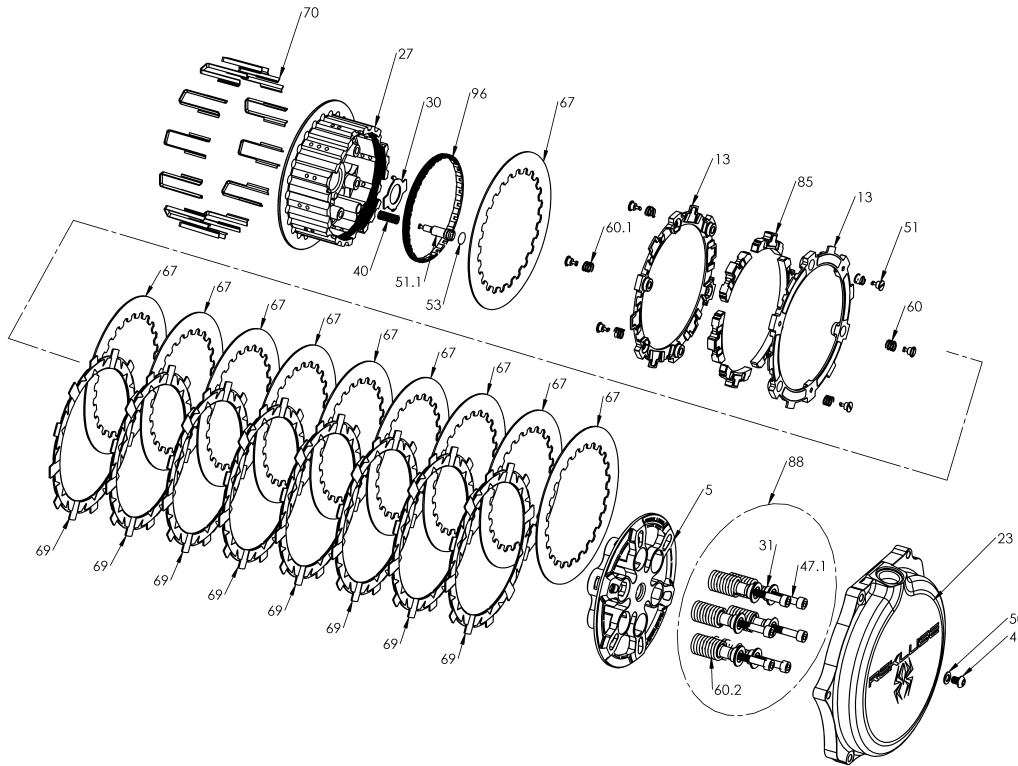

RMS-7906064D - RADIUSCX CLUTCH

Item	Part Number	Item Description	Qty
5	113-109A	PRESSURE PLATE - RadiusCX - S450	1
13	140-222B	EXP 3.0 BASE - S450 TD	2
23	169-764B	CLUTCH COVER - TorqDrive - RMZ450 (08+)	1
96	172-001A	HUB ADJUSTER RING - 450 Size	1
27	178-109A	CENTER CLUTCH HUB - RadiusCX/Core - S450	1
30	183-001A	HARDWARE - Core 450 Center Clutch Tab Lock Washer	1
47	411-127	FASTENER - 6mm stainless Steel button head socket - 8 mm	1
50	414-137	HARDWARE - M6 Copper Washer	1
51	415-000	FASTENER - Quarter Turn Pin	6
Not Shown	415-000	FASTENER - Quarter Turn Pin	2
51.1	415-002A	FASTENER - Quarter-Turn Pin, CX Hub	1
53	418-911A	HARDWARE - V75 Viton O-ring, Black, Size -010	1
Not Shown	418-911A	HARDWARE - V75 Viton O-ring, Black, Size -010	1
Not Shown	419-121	HARDWARE - 0.5 Black Free Play Gain Rubber Band	1
Not Shown	419-711A	HARDWARE - Velcro Strap 1in X 12in	1

RMS-7906064D - RADIUSCX CLUTCH

Item	Part Number	Item Description	Qty
40	440-005A	SPRING - CX Hub Coil Spring	1
Not Shown	442-001	EXP ADJUSTMENT SPRING EXP - Light (Silver)	3
60	442-002	EXP ADJUSTMENT SPRING EXP - Medium (Red)	6
Not Shown	442-003	EXP ADJUSTMENT SPRING EXP - Heavy (Blue)	3
67	465-487B	DRIVE PLATE - 0.048 zSP Core RMS S450 Precision	10
69	469-333A	FRICTION DISK - S450 TORQ-DRIVE - 2-Segment Pads	8
70	471-300	BASKET SLEEVE - Dirt Bikes	12
Not Shown	491-011A	MISCELLANEOUS - Permanent Marker Pen	1
85	741-012B	EXP 3.0 WEDGE ASSEMBLY - H450 - Medium	6
88	744-010	CORE CLUTCH SPRING KIT - 450 - Medium (Red)	1
31	184-101B	HARDWARE - EXP Screw Sleeve	6
47.1	411-135	FASTENER - M6 x 40mm Socket Head Cap Screw	6
60.1	442-101	PRESSURE PLATE SPRING - 450 Class Bikes Medium Red (incl	6