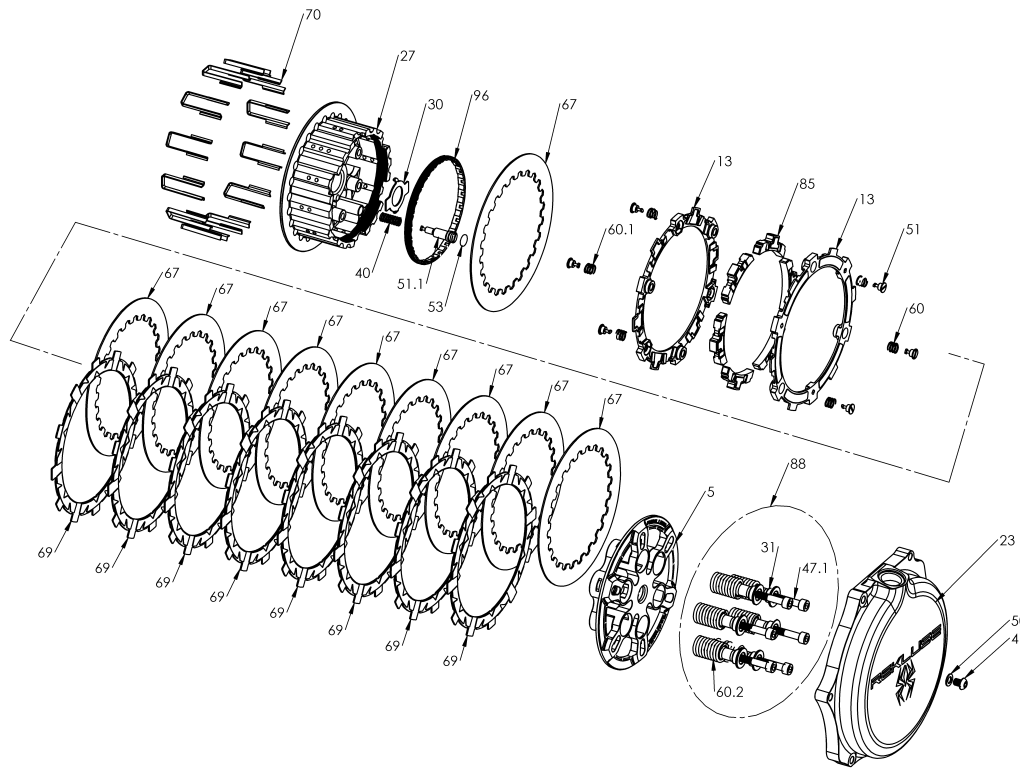

# RMS-7906064A - RADIUSCX CLUTCH

Item	Part Number	Item Description	Qty
5	113-109A	PRESSURE PLATE - RadiusCX - S450	1
13	140-222B	EXP 3.0 BASE - S450 TD	2
23	169-764B	CLUTCH COVER - TorqDrive - RMZ450 (08+)	1
96	172-001A	HUB ADJUSTER RING - 450 Size	1
27	178-109A	CENTER CLUTCH HUB - RadiusCX/Core - S450	1
30	183-001A	HARDWARE - Core 450 Center Clutch Tab Lock Washer	1
47	411-127	FASTENER - 6mm stainless Steel button head socket - 8 mm	1
50	414-137	HARDWARE - M6 Copper Washer	1
51	415-000	FASTENER - Quarter Turn Pin	6
Not Shown	415-000	FASTENER - Quarter Turn Pin	2
51.1	415-001A	FASTENER - Quarter-Turn Pin, CX Hub	1
53	418-911A	HARDWARE - V75 Viton O-ring, Black, Size -010	1
Not Shown	418-911A	HARDWARE - V75 Viton O-ring, Black, Size -010	1
Not Shown	419-121	HARDWARE - 0.5 Black Free Play Gain Rubber Band	1
Not Shown	419-711A	HARDWARE - Velcro Strap 1in X 12in	1

# RMS-7906064A - RADIUSCX CLUTCH

Item	Part Number	Item Description	Qty
40	440-005A	SPRING - CX Hub Coil Spring	1
Not Shown	442-002	EXP ADJUSTMENT SPRING EXP - Medium (Red)	3
60	442-002	EXP ADJUSTMENT SPRING EXP - Medium (Red)	3
Not Shown	442-003	EXP ADJUSTMENT SPRING EXP - Heavy (Blue)	3
60.1	442-003	EXP ADJUSTMENT SPRING EXP - Heavy (Blue)	3
67	465-487B	DRIVE PLATE - 0.048 zSP Core RMS S450 Precision	10
69	469-233A	FRICITION DISK - S450 TORQ-DRIVE - 2-Segment Pads	8
70	471-300	BASKET SLEEVE - Dirt Bikes	12
Not Shown	491-011A	MISCELLANEOUS - Permanent Marker Pen	1
85	741-012B	EXP 3.0 WEDGE ASSEMBLY - H450 - Medium	6
88	744-010	CORE CLUTCH SPRING KIT - 450 - Medium (Red)	1
31	184-101B	HARDWARE - EXP Screw Sleeve	6
47.1	411-135	FASTENER - M6 x 40mm Socket Head Cap Screw	6
60.2	442-101	PRESSURE PLATE SPRING - 450 Class Bikes Medium Red (incl	6