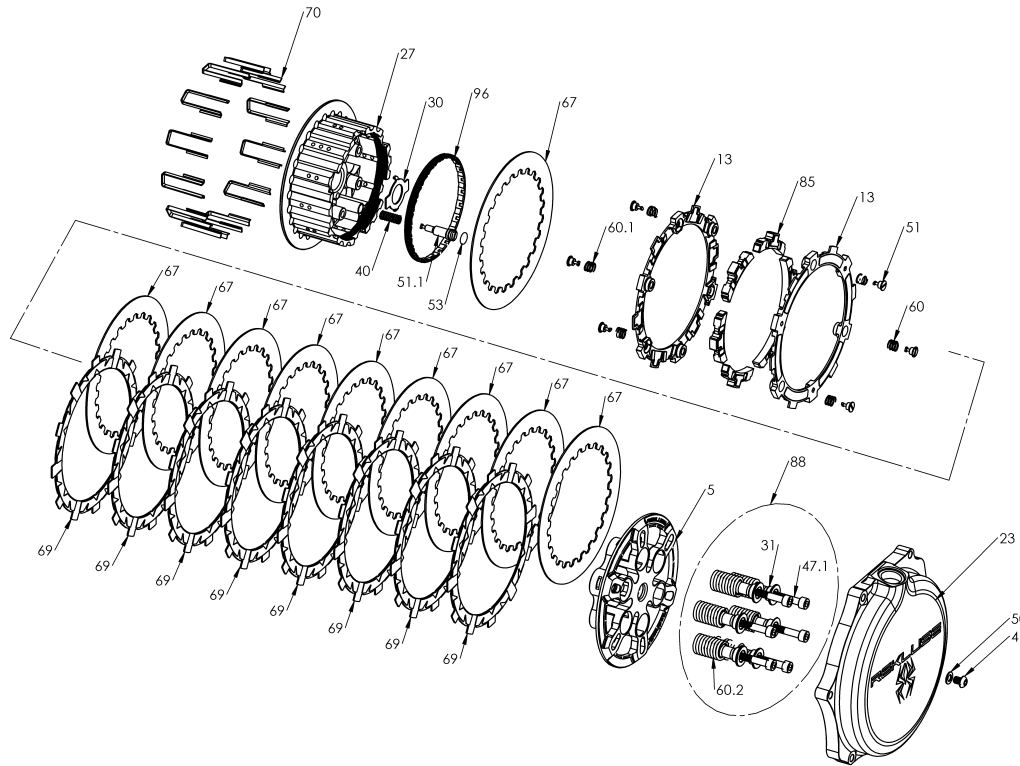

# RMS-7906064A - RADIUSCX CLUTCH

Item	Part Number	Item Description	Qty
5	113-109A	PRESSURE PLATE - RadiusCX - S450	1
13	140-222B	EXP 3.0 BASE - S450 TD	2
23	169-764B	CLUTCH COVER - TorqDrive - RMZ450 (08+)	1
96	172-001A	HUB ADJUSTER RING - 450 Size	1
27	178-109A	CENTER CLUTCH HUB - RadiusCX/Core - S450	1
30	183-001A	HARDWARE - Core 450 Center Clutch Tab Lock Washer	1
47	411-127	FASTENER - 6mm stainless Steel button head socket - 8 mm	1
50	414-137	HARDWARE - M6 Copper Washer	1
51	415-000	FASTENER - Quarter Turn Pin	6
Not Shown	415-000	FASTENER - Quarter Turn Pin	2
51.1	415-001A	FASTENER - Quarter-Turn Pin, CX Hub	1
53	418-911A	HARDWARE - V75 Viton O-ring, Black, Size -010	1
Not Shown	418-911A	HARDWARE - V75 Viton O-ring, Black, Size -010	1
Not Shown	419-121	HARDWARE - 0.5 Black Free Play Gain Rubber Band	1
Not Shown	419-711A	HARDWARE - Velcro Strap 1in X 12in	1

# RMS-7906064A - RADIUSCX CLUTCH

Item	Part Number	Item Description	Qty
40	440-005A	SPRING - CX Hub Coil Spring	1
Not Shown	442-002	EXP ADJUSTMENT SPRING EXP - Medium (Red)	3
60	442-002	EXP ADJUSTMENT SPRING EXP - Medium (Red)	3
Not Shown	442-003	EXP ADJUSTMENT SPRING EXP - Heavy (Blue)	3
60.1	442-003	EXP ADJUSTMENT SPRING EXP - Heavy (Blue)	3
67	465-487B	DRIVE PLATE - 0.048 zSP Core RMS S450 Precision	10
69	469-233A	FRICITION DISK - S450 TORQ-DRIVE - 2-Segment Pads	8
70	471-300	BASKET SLEEVE - Dirt Bikes	12
Not Shown	491-011A	MISCELLANEOUS - Permanent Marker Pen	1
85	741-012B	EXP 3.0 WEDGE ASSEMBLY - H450 - Medium	6
88	744-010	CORE CLUTCH SPRING KIT - 450 - Medium (Red)	1
31	184-101B	HARDWARE - EXP Screw Sleeve	6
47.1	411-135	FASTENER - M6 x 40mm Socket Head Cap Screw	6
60.2	442-101	PRESSURE PLATE SPRING - 450 Class Bikes Medium Red (incl	6