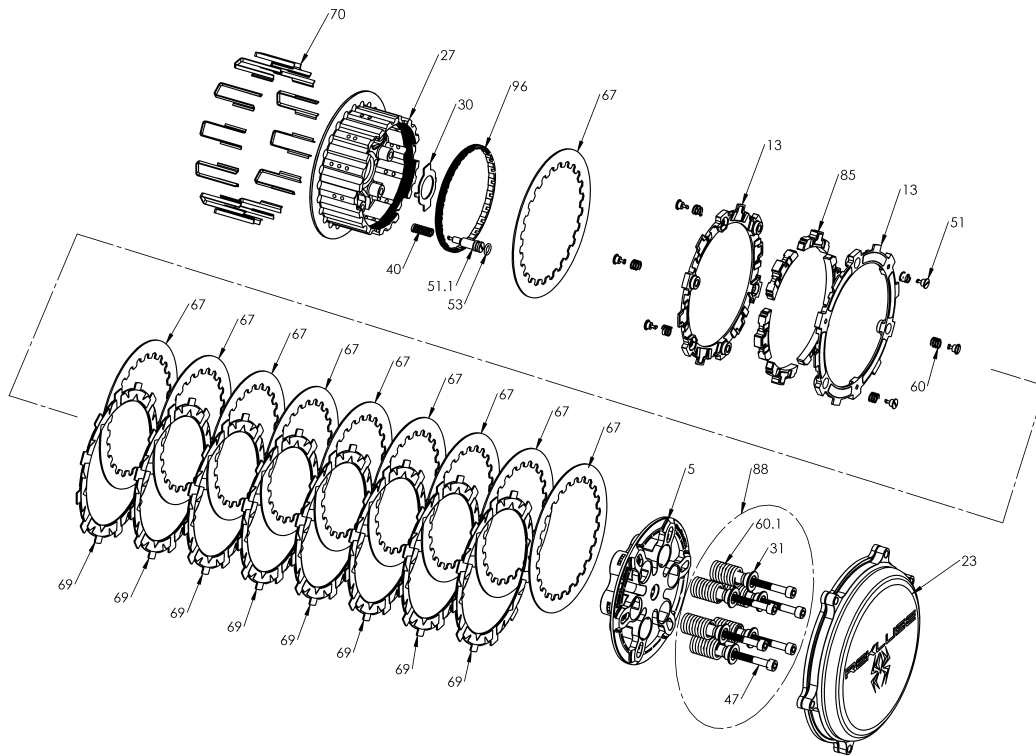

RMS-7904044C - RADIUSCX CLUTCH

Item	Part Number	Item Description	Qty
5	113-106A	PRESSURE PLATE - RadiusCX - K450	1
13	140-220B	EXP 3.0 BASE - H450 TD	2
23	169-744A	CLUTCH COVER - TorqDrive - K450 (16+)	1
96	172-001A	HUB ADJUSTER RING - 450 Size	1
27	178-106A	CENTER CLUTCH HUB - RadiusCX/Core - 06 K450	1
30	183-001A	HARDWARE - Core 450 Center Clutch Tab Lock Washer	1
51	415-000	FASTENER - Quarter Turn Pin	6
Not Shown	415-000	FASTENER - Quarter Turn Pin	2
51.1	415-002A	FASTENER - Quarter-Turn Pin, CX Hub	1
53	418-911A	HARDWARE - V75 Viton O-ring, Black, Size -010	1
Not Shown	418-911A	HARDWARE - V75 Viton O-ring, Black, Size -010	1
Not Shown	419-121	HARDWARE - 0.5 Black Free Play Gain Rubber Band	1
Not Shown	419-711A	HARDWARE - Velcro Strap 1in X 12in	1
40	440-005A	SPRING - CX Hub Coil Spring	1
Not Shown	442-001	EXP ADJUSTMENT SPRING EXP - Light (Silver)	3

RMS-7904044C - RADIUSCX CLUTCH

Item	Part Number	Item Description	Qty
60	442-002	EXP ADJUSTMENT SPRING EXP - Medium (Red)	6
Not Shown	442-003	EXP ADJUSTMENT SPRING EXP - Heavy (Blue)	3
67	465-481B	DRIVE PLATE - 0.048 zSP/Core RMS H450 Precision	10
69	469-301A	FRICTION DISK - H450 TORQ-DRIVE	8
70	471-300	BASKET SLEEVE - Dirt Bikes	12
Not Shown	491-011A	MISCELLANEOUS - Permanent Marker Pen	1
85	741-012B	EXP 3.0 WEDGE ASSEMBLY - H450 - Medium	6
88	744-010	CORE CLUTCH SPRING KIT - 450 - Medium (Red)	1
31	184-101B	HARDWARE - EXP Screw Sleeve	6
47	411-135	FASTENER - M6 x 40mm Socket Head Cap Screw	6
60.1	442-101	PRESSURE PLATE SPRING - 450 Class Bikes Medium Red (incl	6