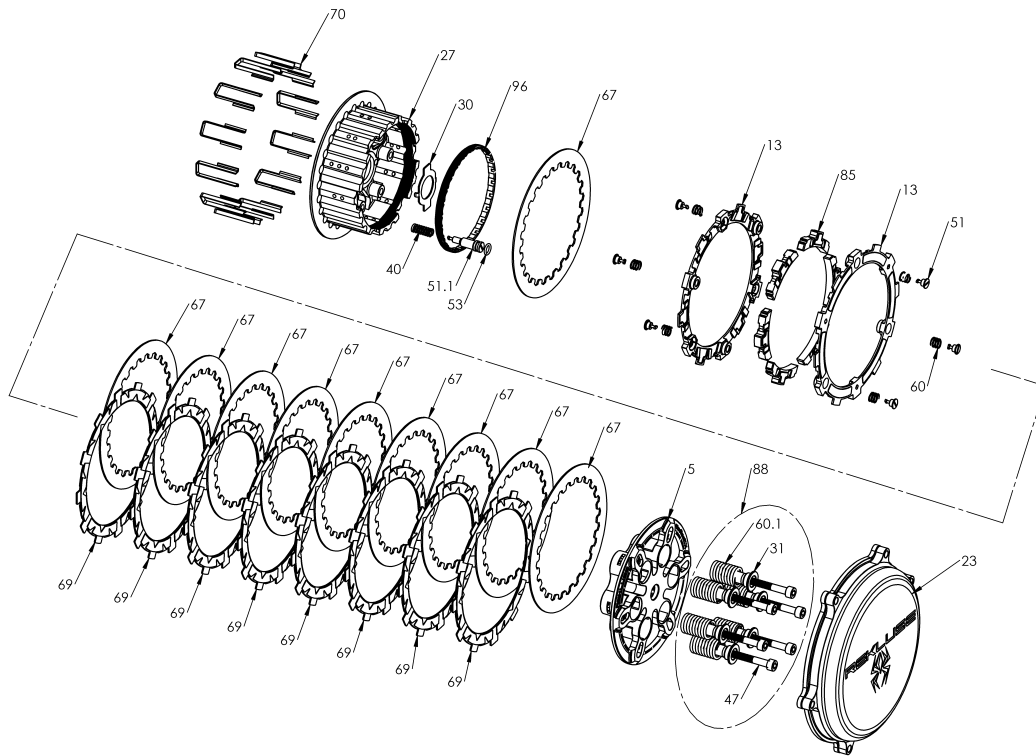

RMS-7904044B - RADIUSCX CLUTCH

Item	Part Number	Item Description	Qty
5	113-106A	PRESSURE PLATE - RadiusCX - K450	1
13	140-220B	EXP 3.0 BASE - H450 TD	2
23	169-744A	CLUTCH COVER - TorqDrive - K450 (16+)	1
96	172-001A	HUB ADJUSTER RING - 450 Size	1
27	178-106A	CENTER CLUTCH HUB - RadiusCX/Core - 06 K450	1
30	183-001A	HARDWARE - Core 450 Center Clutch Tab Lock Washer	1
Not Shown	415-000	FASTENER - Quarter Turn Pin	2
51	415-000	FASTENER - Quarter Turn Pin	6
51.1	415-001A	FASTENER - Quarter-Turn Pin, CX Hub	1
53	418-911A	HARDWARE - V75 Viton O-ring, Black, Size -010	1
Not Shown	418-911A	HARDWARE - V75 Viton O-ring, Black, Size -010	1
Not Shown	419-121	HARDWARE - 0.5 Black Free Play Gain Rubber Band	1
Not Shown	419-711A	HARDWARE - Velcro Strap 1in X 12in	1
40	440-005A	SPRING - CX Hub Coil Spring	1
Not Shown	442-001	EXP ADJUSTMENT SPRING EXP - Light (Silver)	3

RMS-7904044B - RADIUSCX CLUTCH

Item	Part Number	Item Description	Qty
60	442-002	EXP ADJUSTMENT SPRING EXP - Medium (Red)	6
Not Shown	442-003	EXP ADJUSTMENT SPRING EXP - Heavy (Blue)	3
67	465-481B	DRIVE PLATE - 0.048 zSP/Core RMS H450 Precision	10
69	469-301A	FRICTION DISK - H450 TORQ-DRIVE	8
70	471-300	BASKET SLEEVE - Dirt Bikes	12
Not Shown	491-011A	MISCELLANEOUS - Permanent Marker Pen	1
85	741-012B	EXP 3.0 WEDGE ASSEMBLY - H450 - Medium	6
88	744-010	CORE CLUTCH SPRING KIT - 450 - Medium (Red)	1
31	184-101B	HARDWARE - EXP Screw Sleeve	6
47	411-135	FASTENER - M6 x 40mm Socket Head Cap Screw	6
60.1	442-101	PRESSURE PLATE SPRING - 450 Class Bikes Medium Red (incl	6