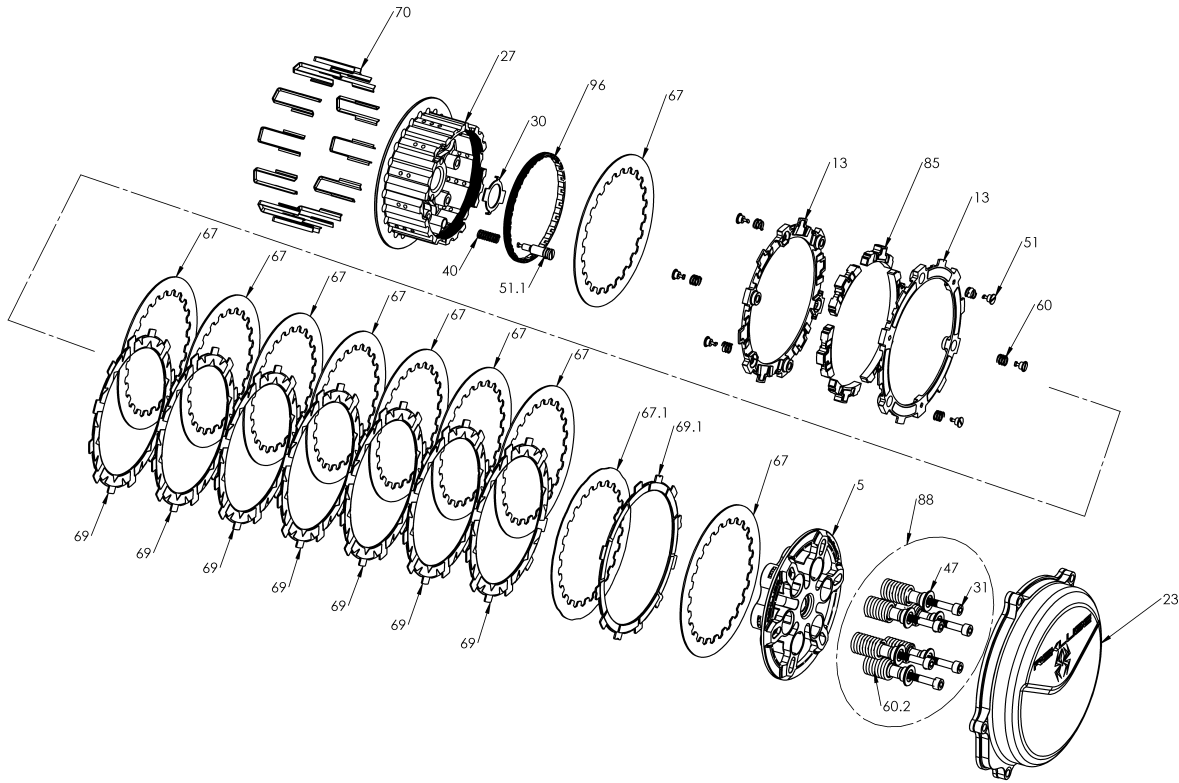

RMS-7901119B - RADIUSCX CLUTCH

Item	Part Number	Item Description	Qty
5	113-125A	PRESSURE PLATE - RadiusCX - 05-17 CRF450X	1
13	140-220C	EXP 3.0 BASE - H450 TD	2
23	169-708A	CLUTCH COVER - Honda CRF450R, CRF450RX (19)	1
96	172-001A	HUB ADJUSTER RING - 450 Size	1
27	178-113B	CENTER CLUTCH HUB - RadiusCX/Core - 17 H450	1
30	183-004A	HARDWARE - Core Center Clutch Tab Lock Washer 27mm S	1
Not Shown	411-182A	FASTENER - 18-8 Stainless Steel Hex-Head Screw - M6 Size, 3	1
Not Shown	415-000	FASTENER - Quarter Turn Pin	2
51	415-000	FASTENER - Quarter Turn Pin	6
Not Shown	418-301B	HARDWARE - Clutch Cover O-Ring Cord-Viton - 25in long	1
Not Shown	418-911A	HARDWARE - V75 Viton O-ring, Black, Size -010	1
Not Shown	419-121	HARDWARE - 0.5 Black Free Play Gain Rubber Band	1
Not Shown	419-711A	HARDWARE - Velcro Strap 1in X 12in	1
40	440-005A	SPRING - CX Hub Coil Spring	1
Not Shown	442-001	EXP ADJUSTMENT SPRING EXP - Silver	3

RMS-7901119B - RADIUSCX CLUTCH

Item	Part Number	Item Description	Qty
60	442-002	EXP ADJUSTMENT SPRING EXP - Red	6
Not Shown	442-003	EXP ADJUSTMENT SPRING EXP - Blue	3
67.1	465-415A	DRIVE PLATE - 1050 0.040 - RadiusCX H450	1
67	465-481B	DRIVE PLATE - 0.048 zSP/Core RMS H450 Precision	9
69.1	469-320A	FRICITION DISK - Thin Judder Friction .078 - H450	1
69	469-331A	FRICITION DISK - H450 TORQ-DRIVE - 2-Segment Pads	7
70	471-300	BASKET SLEEVE - H1.63 - 4S	12
Not Shown	491-011A	MISCELLANEOUS - Permanent Marker Pen	1
85	741-012B	EXP 3.0 WEDGE ASSEMBLY - H450 - Medium	6
88	744-011A	CORE CLUTCH SPRING KIT - 450 -(3 Red, 3 Gold)	1
51.1	749-000A	FASTENER - Quarter-Turn Pin, CX Hub	1
Not Shown	821-013A	Prop. 65 Warning Label	1