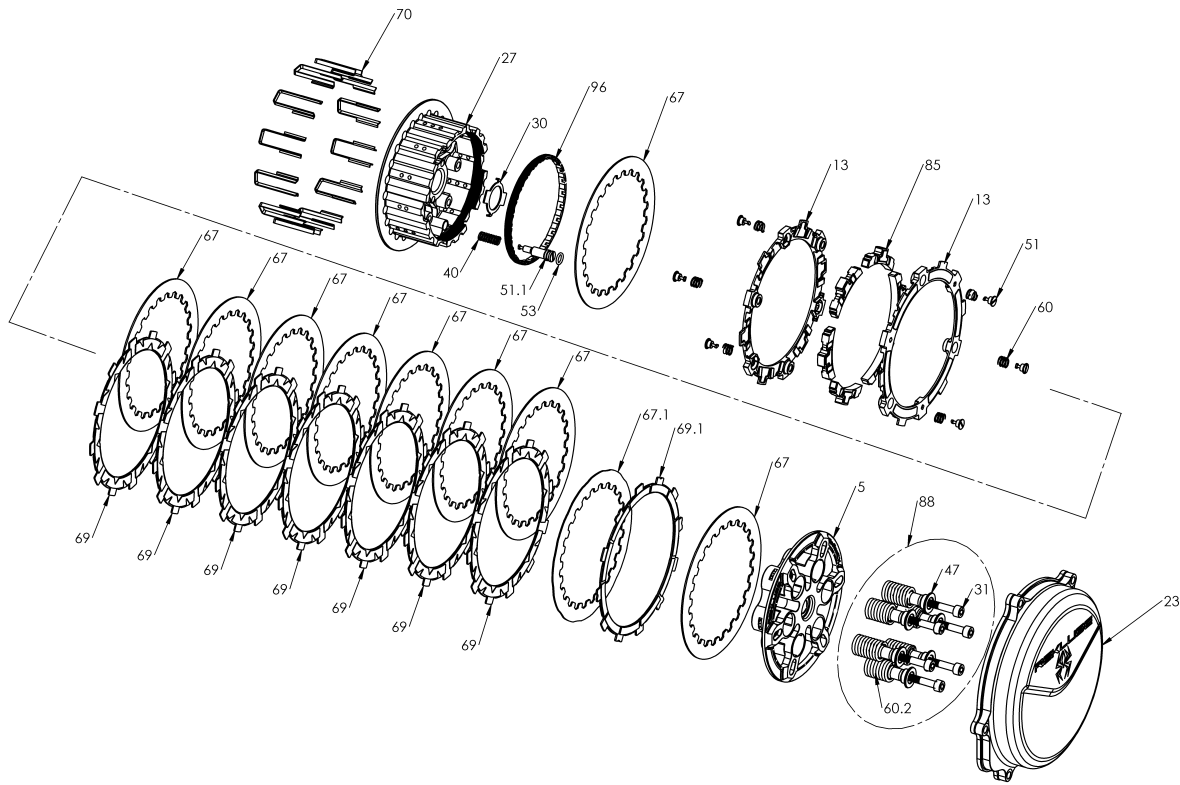

RMS-7901119A - RADIUSCX CLUTCH

Item	Part Number	Item Description	Qty
5	113-125A	PRESSURE PLATE - RadiusCX - 05-17 CRF450X	1
13	140-220C	EXP 3.0 BASE - H450 TD	2
23	169-708A	CLUTCH COVER - Honda CRF450R, CRF450RX (19)	1
96	172-001A	HUB ADJUSTER RING - 450 Size	1
27	178-113B	CENTER CLUTCH HUB - RadiusCX/Core - 17 H450	1
30	183-004A	HARDWARE - Core Center Clutch Tab Lock Washer 27mm S	1
Not Shown	411-182A	FASTENER - 18-8 Stainless Steel Hex-Head Screw - M6 Size, 3	1
Not Shown	415-000	FASTENER - Quarter Turn Pin	2
51	415-000	FASTENER - Quarter Turn Pin	6
51.1	415-002A	FASTENER - Quarter-Turn Pin, CX Hub	1
Not Shown	418-301B	HARDWARE - Clutch Cover O-Ring Cord-Viton - 25in long	1
53	418-911A	HARDWARE - V75 Viton O-ring, Black, Size -010	1
Not Shown	418-911A	HARDWARE - V75 Viton O-ring, Black, Size -010	1
Not Shown	419-121	HARDWARE - 0.5 Black Free Play Gain Rubber Band	1
Not Shown	419-711A	HARDWARE - Velcro Strap 1in X 12in	1

RMS-7901119A - RADIUSCX CLUTCH

Item	Part Number	Item Description	Qty
40	440-005A	SPRING - CX Hub Coil Spring	1
Not Shown	442-001	EXP ADJUSTMENT SPRING EXP - Silver	3
60	442-002	EXP ADJUSTMENT SPRING EXP - Red	6
Not Shown	442-003	EXP ADJUSTMENT SPRING EXP - Blue	3
67.1	465-415A	DRIVE PLATE - 1050 0.040 - RadiusCX H450	1
67	465-481B	DRIVE PLATE - 0.048 zSP/Core RMS H450 Precision	9
69.1	469-320A	FRICITION DISK - Thin Judder Friction .078 - H450	1
69	469-331A	FRICITION DISK - H450 TORQ-DRIVE - 2-Segment Pads	7
70	471-300	BASKET SLEEVE - H1.63 - 4S	12
Not Shown	491-011A	MISCELLANEOUS - Permanent Marker Pen	1
85	741-012B	EXP 3.0 WEDGE ASSEMBLY - H450 - Medium	6
88	744-011A	CORE CLUTCH SPRING KIT - 450 -(3 Red, 3 Gold)	1
Not Shown	821-013A	Prop. 65 Warning Label	1