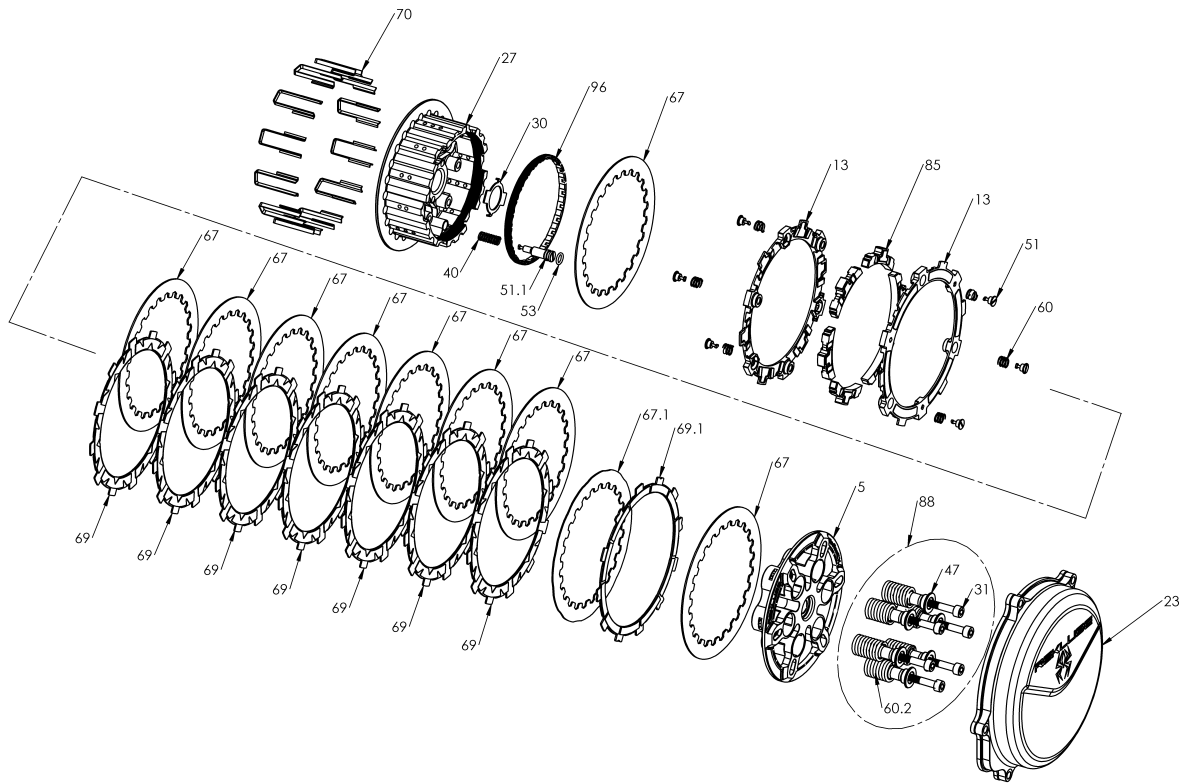

RMS-7901119A - RADIUSCX CLUTCH

Item	Part Number	Item Description	Qty
5	113-125A	PRESSURE PLATE - RadiusCX - 05-17 CRF450X	1
13	140-220C	EXP 3.0 BASE - H450 TD	2
23	169-708A	CLUTCH COVER - Honda CRF450R, CRF450RX (19)	1
96	172-001A	HUB ADJUSTER RING - 450 Size	1
27	178-113B	CENTER CLUTCH HUB - RadiusCX/Core - 17 H450	1
30	183-004A	HARDWARE - Core Center Clutch Tab Lock Washer 27mm S	1
Not Shown	411-182A	FASTENER - 18-8 Stainless Steel Hex-Head Screw - M6 Size, 3	1
Not Shown	415-000	FASTENER - Quarter Turn Pin	2
51	415-000	FASTENER - Quarter Turn Pin	6
51.1	415-002A	FASTENER - Quarter-Turn Pin, CX Hub	1
Not Shown	418-301B	HARDWARE - Clutch Cover O-Ring Cord-Viton - 25in long	1
53	418-911A	HARDWARE - V75 Viton O-ring, Black, Size -010	1
Not Shown	418-911A	HARDWARE - V75 Viton O-ring, Black, Size -010	1
Not Shown	419-121	HARDWARE - 0.5 Black Free Play Gain Rubber Band	1
Not Shown	419-711A	HARDWARE - Velcro Strap 1in X 12in	1

RMS-7901119A - RADIUSCX CLUTCH

Item	Part Number	Item Description	Qty
40	440-005A	SPRING - CX Hub Coil Spring	1
Not Shown	442-001	EXP ADJUSTMENT SPRING EXP - Silver	3
60	442-002	EXP ADJUSTMENT SPRING EXP - Red	6
Not Shown	442-003	EXP ADJUSTMENT SPRING EXP - Blue	3
67.1	465-415A	DRIVE PLATE - 1050 0.040 - RadiusCX H450	1
67	465-481B	DRIVE PLATE - 0.048 zSP/Core RMS H450 Precision	9
69.1	469-320A	FRICITION DISK - Thin Judder Friction .078 - H450	1
69	469-331A	FRICITION DISK - H450 TORQ-DRIVE - 2-Segment Pads	7
70	471-300	BASKET SLEEVE - H1.63 - 4S	12
Not Shown	491-011A	MISCELLANEOUS - Permanent Marker Pen	1
85	741-012B	EXP 3.0 WEDGE ASSEMBLY - H450 - Medium	6
88	744-011A	CORE CLUTCH SPRING KIT - 450 -(3 Red, 3 Gold)	1
Not Shown	821-013A	Prop. 65 Warning Label	1