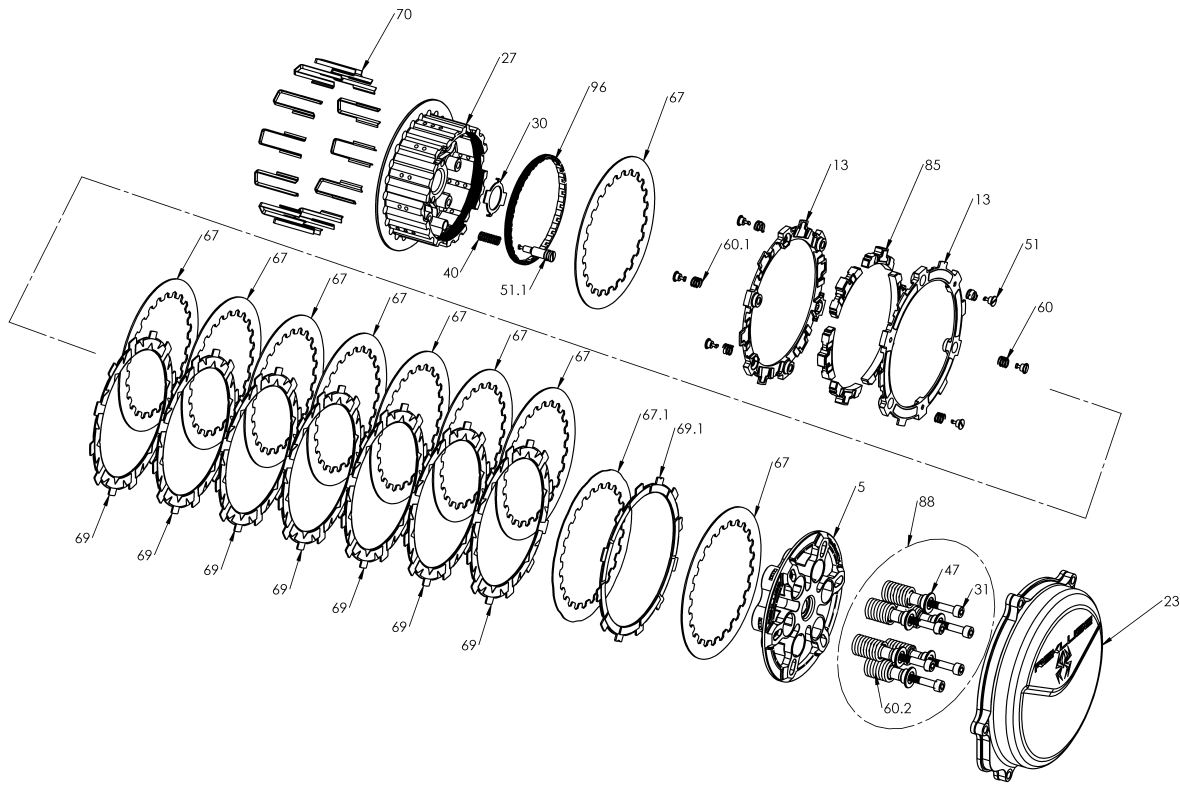

# RMS-7901021E - RADIUSCX CLUTCH

Item	Part Number	Item Description	Qty
5	113-104A	PRESSURE PLATE - RadiusCX - CRF450R (02-12), CR250 2T (9	1
13	140-220C	EXP 3.0 BASE - H450 TD	2
23	169-969A	CLUTCH COVER - CR250R (97-01), CR500R (94-01)	1
96	172-001A	HUB ADJUSTER RING - 450 Size	1
27	178-105A	CENTER CLUTCH HUB - RadiusCX/Core - CRF450R (02-08), T	1
30	183-004A	HARDWARE - Core Center Clutch Tab Lock Washer 27mm S	1
51	415-000	FASTENER - Quarter Turn Pin	6
Not Shown	415-000	FASTENER - Quarter Turn Pin	2
Not Shown	418-301B	HARDWARE - Clutch Cover O-Ring Cord-Viton - 25in long	1
Not Shown	418-911A	HARDWARE - V75 Viton O-ring, Black, Size -010	1
Not Shown	419-121	HARDWARE - 0.5 Black Free Play Gain Rubber Band	1
Not Shown	419-711A	HARDWARE - Velcro Strap 1in X 12in	1
40	440-005A	SPRING - CX Hub Coil Spring	1
60	442-002	EXP ADJUSTMENT SPRING EXP - Red	3
60.1	442-003	EXP ADJUSTMENT SPRING EXP - Blue	6

# RMS-7901021E - RADIUSCX CLUTCH

Item	Part Number	Item Description	Qty
Not Shown	442-004	EXP ADJUSTMENT SPRING EXP - Gold	3
67.1	465-415A	DRIVE PLATE - 1050 0.040 - RadiusCX H450	1
67	465-481B	DRIVE PLATE - 0.048 zSP/Core RMS H450 Precision	9
69.1	469-320A	FRICTION DISK - Thin Judder Friction .078 - H450	1
69	469-331A	FRICTION DISK - H450 TORQ-DRIVE - 2-Segment Pads	7
70	471-300	BASKET SLEEVE - H1.63 - 4S	12
Not Shown	491-011A	MISCELLANEOUS - Permanent Marker Pen	1
85	741-011B	EXP 3.0 WEDGE ASSEMBLY - H450 - Heavy	6
88	744-010	CORE CLUTCH SPRING KIT - 450 - Medium (Red)	1
31	184-101B	HARDWARE - EXP Screw Sleeve	6
47	411-135	FASTENER - M6 x 40mm Socket Head Cap Screw	6
60.2	442-101	PRESSURE PLATE SPRING - 450 Class Bikes Medium Red (incl	6
51.1	749-000A	FASTENER - Quarter-Turn Pin, CX Hub	1
Not Shown	821-013A	Prop. 65 Warning Label	1