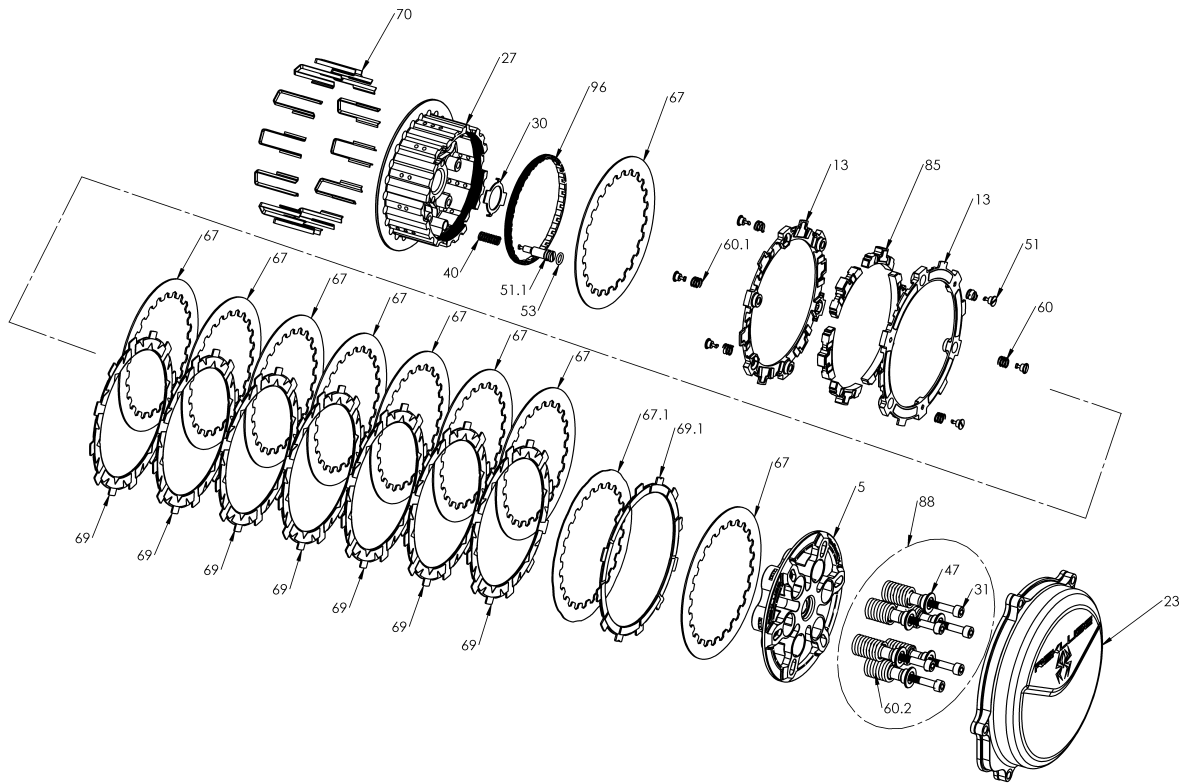

RMS-7901021C - RADIUSCX CLUTCH

Item	Part Number	Item Description	Qty
5	113-104A	PRESSURE PLATE - RadiusCX - CRF450R (02-12), CR250 2T (9)	1
13	140-220B	EXP 3.0 BASE - H450 TD	2
23	169-969A	CLUTCH COVER - CR250R (97-01), CR500R (94-01)	1
96	172-001A	HUB ADJUSTER RING - 450 Size	1
27	178-105A		1
30	183-004A	HARDWARE - Core Center Clutch Tab Lock Washer 27mm S	1
51	415-000	FASTENER - Quarter Turn Pin	6
Not Shown	415-000	FASTENER - Quarter Turn Pin	2
51.1	415-001A	FASTENER - Quarter-Turn Pin, CX Hub	1
Not Shown	418-301B	HARDWARE - Clutch Cover O-Ring Cord-Viton - 25in long	1
53	418-911A	HARDWARE - V75 Viton O-ring, Black, Size -010	1
Not Shown	418-911A	HARDWARE - V75 Viton O-ring, Black, Size -010	1
Not Shown	419-121	HARDWARE - 0.5 Black Free Play Gain Rubber Band	1
Not Shown	419-711A	HARDWARE - Velcro Strap 1in X 12in	1
40	440-005A	SPRING - CX Hub Coil Spring	1

RMS-7901021C - RADIUSCX CLUTCH

Item	Part Number	Item Description	Qty
60	442-002	EXP ADJUSTMENT SPRING EXP - Medium (Red)	3
60.1	442-003	EXP ADJUSTMENT SPRING EXP - Heavy (Blue)	6
Not Shown	442-004	EXP ADJUSTMENT SPRING EXP - Super Heavy (Gold)	3
67.1	465-415A	DRIVE PLATE - 1050 0.040 - RadiusCX H450	1
67	465-481B	DRIVE PLATE - 0.048 zSP/Core RMS H450 Precision	9
69.1	469-320A	FRICTION DISK - Thin Judder Friction .078 - H450	1
69	469-331A	FRICTION DISK - H450 TORQ-DRIVE - 2-Segment Pads	7
70	471-300	BASKET SLEEVE - Dirt Bikes	12
Not Shown	491-011A	MISCELLANEOUS - Permanent Marker Pen	1
85	741-011B	EXP 3.0 WEDGE ASSEMBLY - H450 - Heavy	6
88	744-010	CORE CLUTCH SPRING KIT - 450 - Medium (Red)	1
31	184-101B	HARDWARE - EXP Screw Sleeve	6
47	411-135	FASTENER - M6 x 40mm Socket Head Cap Screw	6
60.2	442-101	PRESSURE PLATE SPRING - 450 Class Bikes Medium Red (incl	6