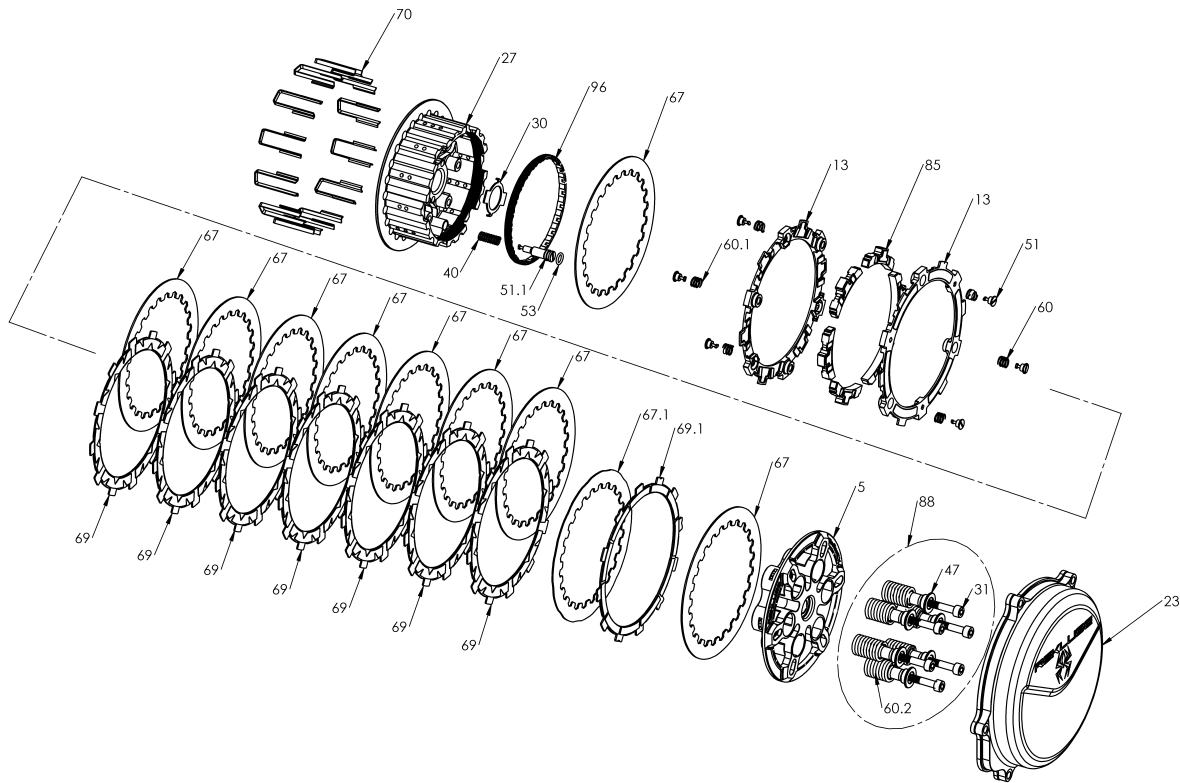

RMS-7901021B - RADIUSCX CLUTCH

Item	Part Number	Item Description	Qty
5	113-104A	PRESSURE PLATE - RadiusCX - CRF450R (02-12), CR250 2T (9	1
13	140-220B	EXP 3.0 BASE - H450 TD	2
23	169-969A	CLUTCH COVER - CR250R (97-01), CR500R (94-01)	1
96	172-001A	HUB ADJUSTER RING - 450 Size	1
27	178-105A	CENTER CLUTCH HUB - RadiusCX/Core - 02-08 H450	1
30	183-004A	HARDWARE - Core Center Clutch Tab Lock Washer 27mm S	1
51	415-000	FASTENER - Quarter Turn Pin	6
Not Shown	415-000	FASTENER - Quarter Turn Pin	2
51.1	415-001A	FASTENER - Quarter-Turn Pin, CX Hub	1
Not Shown	418-301B	HARDWARE - Clutch Cover O-Ring Cord-Viton - 25in long	1
53	418-911A	HARDWARE - V75 Viton O-ring, Black, Size -010	1
Not Shown	418-911A	HARDWARE - V75 Viton O-ring, Black, Size -010	1
Not Shown	419-121	HARDWARE - 0.5 Black Free Play Gain Rubber Band	1
Not Shown	419-711A	HARDWARE - Velcro Strap 1in X 12in	1
40	440-005A	SPRING - CX Hub Coil Spring	1

RMS-7901021B - RADIUSCX CLUTCH

Item	Part Number	Item Description	Qty
60	442-002	EXP ADJUSTMENT SPRING EXP - Medium (Red)	3
60.1	442-003	EXP ADJUSTMENT SPRING EXP - Heavy (Blue)	6
Not Shown	442-004	EXP ADJUSTMENT SPRING EXP - Super Heavy (Gold)	3
67.1	465-415A	DRIVE PLATE - 1050 0.040 - RadiusCX H450	1
67	465-481B	DRIVE PLATE - 0.048 zSP/Core RMS H450 Precision	9
69.1	469-220A	FRICTION DISK - Thin Judder Friction .078 - H450	1
69	469-331A	FRICTION DISK - H450 TORQ-DRIVE - 2-Segment Pads	7
70	471-300	BASKET SLEEVE - Dirt Bikes	12
Not Shown	491-011A	MISCELLANEOUS - Permanent Marker Pen	1
85	741-011B	EXP 3.0 WEDGE ASSEMBLY - H450 - Heavy	6
88	744-010	CORE CLUTCH SPRING KIT - 450 - Medium (Red)	1
31	184-101B	HARDWARE - EXP Screw Sleeve	6
47	411-135	FASTENER - M6 x 40mm Socket Head Cap Screw	6
60.2	442-101	PRESSURE PLATE SPRING - 450 Class Bikes Medium Red (incl	6