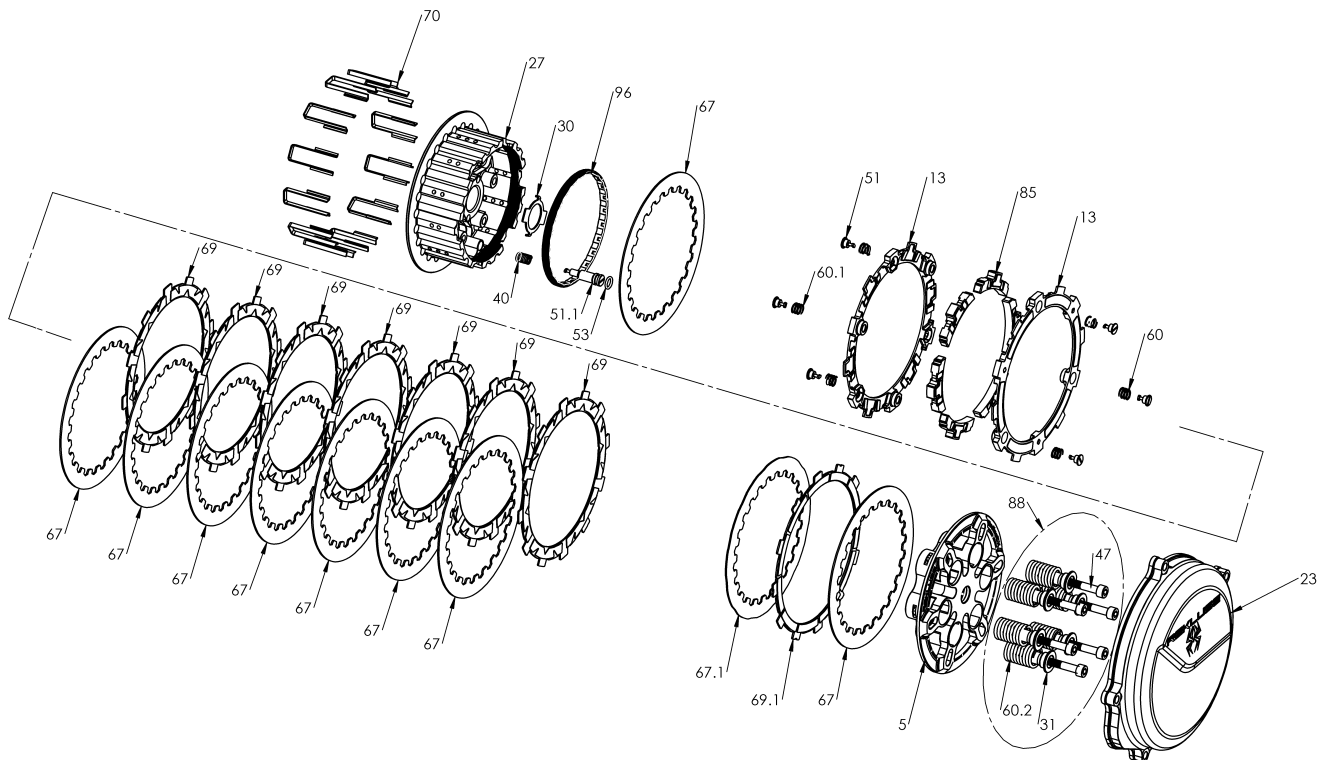

RMS-7901014B - RADIUSCX CLUTCH

Item	Part Number	Item Description	Qty
5	113-104A	PRESSURE PLATE - RadiusCX - CRF450R (02-12), CR250 2T (9)	1
13	140-220B	EXP 3.0 BASE - H450 TD	2
23	169-714A	CLUTCH COVER - TorqDrive - CRF450R (09+)	1
96	172-001A	HUB ADJUSTER RING - 450 Size	1
27	178-104A	CENTER CLUTCH HUB - RadiusCX/Core - 09-12 H450	1
30	183-004A	HARDWARE - Core Center Clutch Tab Lock Washer 27mm S	1
51	415-000	FASTENER - Quarter Turn Pin	6
Not Shown	415-000	FASTENER - Quarter Turn Pin	2
51.1	415-001A	FASTENER - Quarter-Turn Pin, CX Hub	1
Not Shown	418-301B	HARDWARE - Clutch Cover O-Ring Cord-Viton - 25in long	1
53	418-911A	HARDWARE - V75 Viton O-ring, Black, Size -010	1
Not Shown	418-911A	HARDWARE - V75 Viton O-ring, Black, Size -010	1
Not Shown	419-121	HARDWARE - 0.5 Black Free Play Gain Rubber Band	1
Not Shown	419-711A	HARDWARE - Velcro Strap 1in X 12in	1
40	440-005A	SPRING - CX Hub Coil Spring	1

RMS-7901014B - RADIUSCX CLUTCH

Item	Part Number	Item Description	Qty
Not Shown	442-002	EXP ADJUSTMENT SPRING EXP - Medium (Red)	3
60	442-002	EXP ADJUSTMENT SPRING EXP - Medium (Red)	3
60.1	442-003	EXP ADJUSTMENT SPRING EXP - Heavy (Blue)	3
Not Shown	442-003	EXP ADJUSTMENT SPRING EXP - Heavy (Blue)	3
67.1	465-415A	DRIVE PLATE - 1050 0.040 - RadiusCX H450	1
67	465-481B	DRIVE PLATE - 0.048 zSP/Core RMS H450 Precision	9
69.1	469-220A	FRICITION DISK - Thin Judder Friction .078 - H450	1
69	469-331A	FRICITION DISK - H450 TORQ-DRIVE - 2-Segment Pads	7
70	471-300	BASKET SLEEVE - Dirt Bikes	12
Not Shown	491-011A	MISCELLANEOUS - Permanent Marker Pen	1
85	741-012B	EXP 3.0 WEDGE ASSEMBLY - H450 - Medium	6
88	744-010	CORE CLUTCH SPRING KIT - 450 - Medium (Red)	1
31	184-101B	HARDWARE - EXP Screw Sleeve	6
47	411-135	FASTENER - M6 x 40mm Socket Head Cap Screw	6
60.2	442-101	PRESSURE PLATE SPRING - 450 Class Bikes Medium Red (incl	6