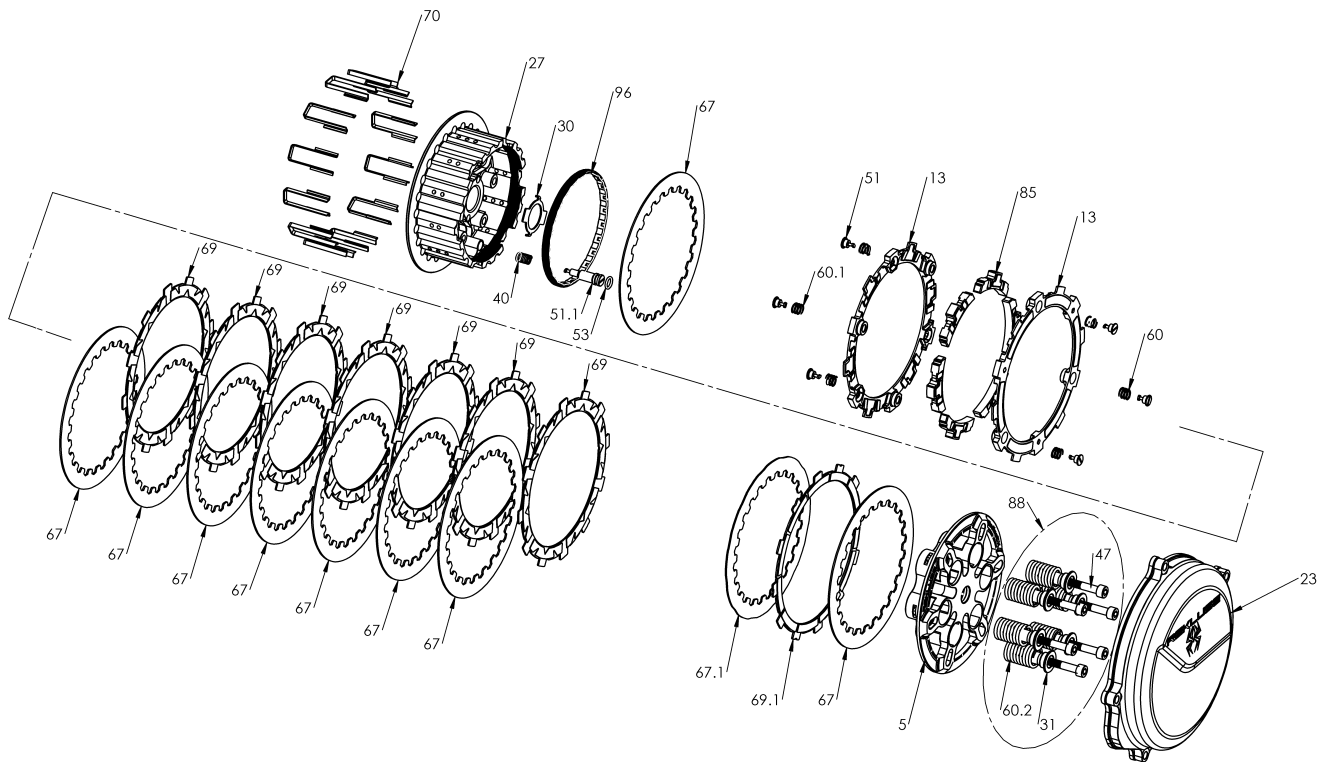

RMS-7901014B - RADIUSCX CLUTCH

Item	Part Number	Item Description	Qty
5	113-104A	PRESSURE PLATE - RadiusCX - CRF450R (02-12), CR250 2T (9)	1
13	140-220B	EXP 3.0 BASE - H450 TD	2
23	169-714A	CLUTCH COVER - TorqDrive - CRF450R (09+)	1
96	172-001A	HUB ADJUSTER RING - 450 Size	1
27	178-104A	CENTER CLUTCH HUB - RadiusCX/Core - 09-12 H450	1
30	183-004A	HARDWARE - Core Center Clutch Tab Lock Washer 27mm S	1
51	415-000	FASTENER - Quarter Turn Pin	6
Not Shown	415-000	FASTENER - Quarter Turn Pin	2
51.1	415-001A	FASTENER - Quarter-Turn Pin, CX Hub	1
Not Shown	418-301B	HARDWARE - Clutch Cover O-Ring Cord-Viton - 25in long	1
53	418-911A	HARDWARE - V75 Viton O-ring, Black, Size -010	1
Not Shown	418-911A	HARDWARE - V75 Viton O-ring, Black, Size -010	1
Not Shown	419-121	HARDWARE - 0.5 Black Free Play Gain Rubber Band	1
Not Shown	419-711A	HARDWARE - Velcro Strap 1in X 12in	1
40	440-005A	SPRING - CX Hub Coil Spring	1

RMS-7901014B - RADIUSCX CLUTCH

Item	Part Number	Item Description	Qty
Not Shown	442-002	EXP ADJUSTMENT SPRING EXP - Medium (Red)	3
60	442-002	EXP ADJUSTMENT SPRING EXP - Medium (Red)	3
60.1	442-003	EXP ADJUSTMENT SPRING EXP - Heavy (Blue)	3
Not Shown	442-003	EXP ADJUSTMENT SPRING EXP - Heavy (Blue)	3
67.1	465-415A	DRIVE PLATE - 1050 0.040 - RadiusCX H450	1
67	465-481B	DRIVE PLATE - 0.048 zSP/Core RMS H450 Precision	9
69.1	469-220A	FRICITION DISK - Thin Judder Friction .078 - H450	1
69	469-331A	FRICITION DISK - H450 TORQ-DRIVE - 2-Segment Pads	7
70	471-300	BASKET SLEEVE - Dirt Bikes	12
Not Shown	491-011A	MISCELLANEOUS - Permanent Marker Pen	1
85	741-012B	EXP 3.0 WEDGE ASSEMBLY - H450 - Medium	6
88	744-010	CORE CLUTCH SPRING KIT - 450 - Medium (Red)	1
31	184-101B	HARDWARE - EXP Screw Sleeve	6
47	411-135	FASTENER - M6 x 40mm Socket Head Cap Screw	6
60.2	442-101	PRESSURE PLATE SPRING - 450 Class Bikes Medium Red (incl	6