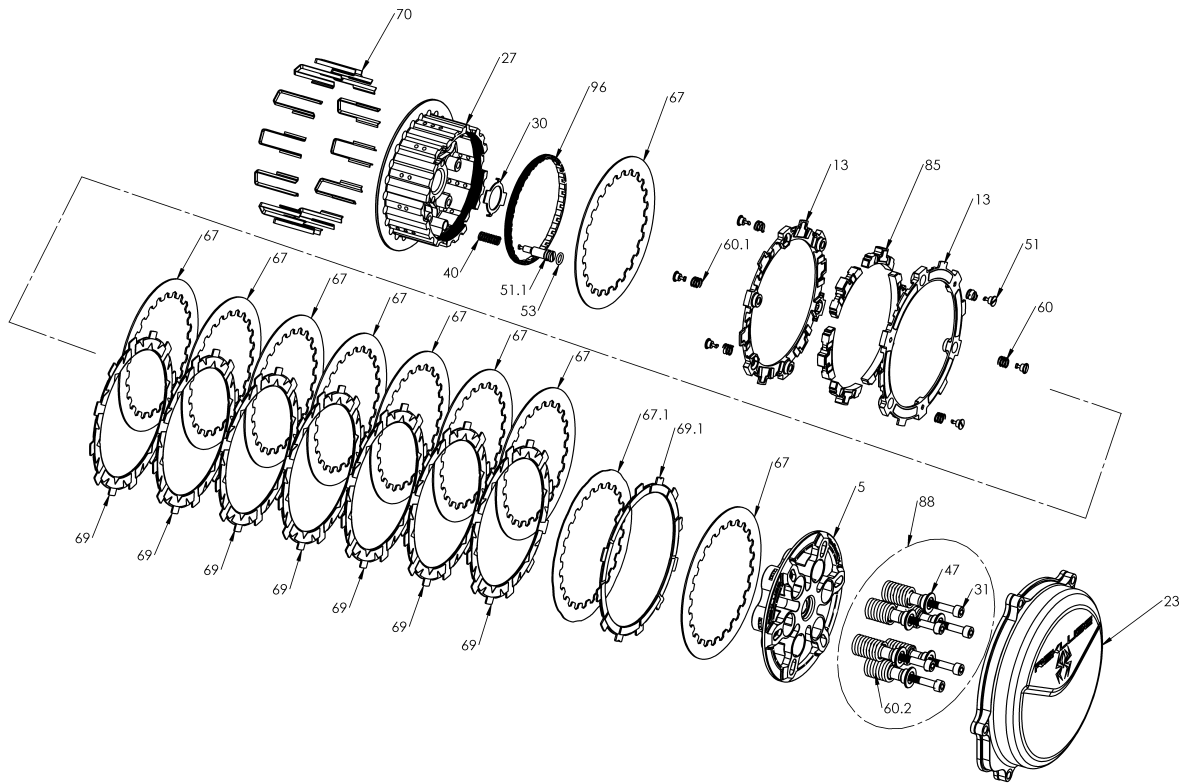

RMS-7901010A - RADIUSCX CLUTCH

Item	Part Number	Item Description	Qty
5	113-101A	PRESSURE PLATE - RadiusCX - CRF450R (10-16)	1
13	140-220B	EXP 3.0 BASE - H450 TD	2
23	169-714A	CLUTCH COVER - TorqDrive - CRF450R (09+)	1
96	172-001A	HUB ADJUSTER RING - 450 Size	1
27	178-101A	CENTER CLUTCH HUB - RadiusCX/Core - 13-16 H450	1
30	183-004A	HARDWARE - Core Center Clutch Tab Lock Washer 27mm S	1
Not Shown	411-182A	FASTENER - 18-8 Stainless Steel Hex-Head Screw - M6 Size, 3	1
51	415-000	FASTENER - Quarter Turn Pin	6
Not Shown	415-000	FASTENER - Quarter Turn Pin	2
51.1	415-001A	FASTENER - Quarter-Turn Pin, CX Hub	1
Not Shown	418-301B	HARDWARE - Clutch Cover O-Ring Cord-Viton - 25in long	1
53	418-911A	HARDWARE - V75 Viton O-ring, Black, Size -010	1
Not Shown	418-911A	HARDWARE - V75 Viton O-ring, Black, Size -010	1
Not Shown	419-121	HARDWARE - 0.5 Black Free Play Gain Rubber Band	1
Not Shown	419-711A	HARDWARE - Velcro Strap 1in X 12in	1

RMS-7901010A - RADIUSCX CLUTCH

Item	Part Number	Item Description	Qty
40	440-005A	SPRING - CX Hub Coil Spring	1
Not Shown	442-002	EXP ADJUSTMENT SPRING EXP - Medium (Red)	3
60	442-002	EXP ADJUSTMENT SPRING EXP - Medium (Red)	3
60.1	442-003	EXP ADJUSTMENT SPRING EXP - Heavy (Blue)	3
Not Shown	442-003	EXP ADJUSTMENT SPRING EXP - Heavy (Blue)	3
67	465-415A	DRIVE PLATE - 1050 0.040 - RadiusCX H450	1
67.1	465-481B	DRIVE PLATE - 0.048 zSP/Core RMS H450 Precision	9
69	469-220A	FRICITION DISK - Thin Judder Friction .078 - H450	1
69.1	469-231A	FRICITION DISK - H450 TORQ-DRIVE - 2-Segment Pads	7
70	471-300	BASKET SLEEVE - Dirt Bikes	12
Not Shown	491-011A	MISCELLANEOUS - Permanent Marker Pen	1
85	741-012B	EXP 3.0 WEDGE ASSEMBLY - H450 - Medium	6
88	744-010	CORE CLUTCH SPRING KIT - 450 - Medium (Red)	1
31	184-101B	HARDWARE - EXP Screw Sleeve	6
47	411-135	FASTENER - M6 x 40mm Socket Head Cap Screw	6

RMS-7901010A - RADIUSCX CLUTCH

Item	Part Number	Item Description	Qty
60.2	442-101	PRESSURE PLATE SPRING - 450 Class Bikes Medium Red (incl	6