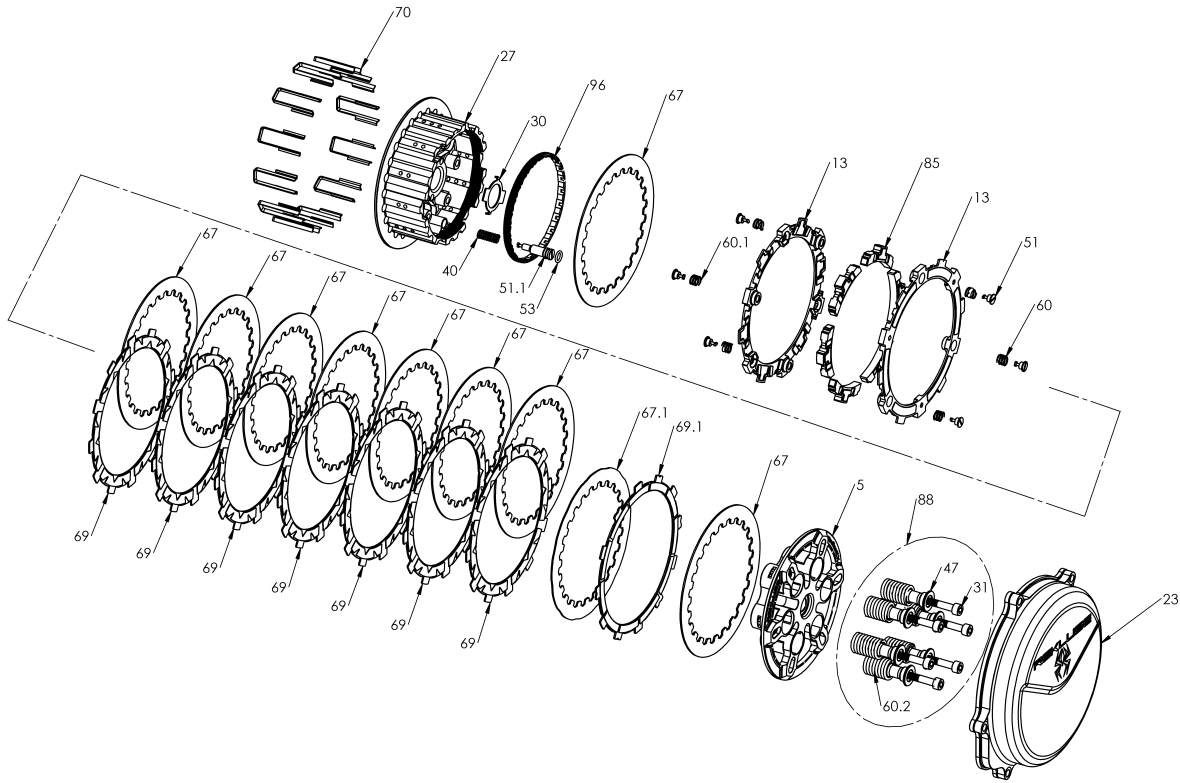

RMS-7901010A - RADIUSCX CLUTCH

Item	Part Number	Item Description	Qty
5	113-101A	PRESSURE PLATE - RadiusCX - CRF450R (10-16)	1
13	140-220B	EXP 3.0 BASE - H450 TD	2
23	169-714A	CLUTCH COVER - TorqDrive - CRF450R (09+)	1
96	172-001A	HUB ADJUSTER RING - 450 Size	1
27	178-101A	CENTER CLUTCH HUB - RadiusCX/Core - 13-16 H450	1
30	183-004A	HARDWARE - Core Center Clutch Tab Lock Washer 27mm S	1
Not Shown	411-182A	FASTENER - 18-8 Stainless Steel Hex-Head Screw - M6 Size, 3	1
51	415-000	FASTENER - Quarter Turn Pin	6
Not Shown	415-000	FASTENER - Quarter Turn Pin	2
51.1	415-001A	FASTENER - Quarter-Turn Pin, CX Hub	1
Not Shown	418-301B	HARDWARE - Clutch Cover O-Ring Cord-Viton - 25in long	1
53	418-911A	HARDWARE - V75 Viton O-ring, Black, Size -010	1
Not Shown	418-911A	HARDWARE - V75 Viton O-ring, Black, Size -010	1
Not Shown	419-121	HARDWARE - 0.5 Black Free Play Gain Rubber Band	1
Not Shown	419-711A	HARDWARE - Velcro Strap 1in X 12in	1

RMS-7901010A - RADIUSCX CLUTCH

Item	Part Number	Item Description	Qty
40	440-005A	SPRING - CX Hub Coil Spring	1
Not Shown	442-002	EXP ADJUSTMENT SPRING EXP - Medium (Red)	3
60	442-002	EXP ADJUSTMENT SPRING EXP - Medium (Red)	3
60.1	442-003	EXP ADJUSTMENT SPRING EXP - Heavy (Blue)	3
Not Shown	442-003	EXP ADJUSTMENT SPRING EXP - Heavy (Blue)	3
67	465-415A	DRIVE PLATE - 1050 0.040 - RadiusCX H450	1
67.1	465-481B	DRIVE PLATE - 0.048 zSP/Core RMS H450 Precision	9
69	469-220A	FRICITION DISK - Thin Judder Friction .078 - H450	1
69.1	469-231A	FRICITION DISK - H450 TORQ-DRIVE - 2-Segment Pads	7
70	471-300	BASKET SLEEVE - Dirt Bikes	12
Not Shown	491-011A	MISCELLANEOUS - Permanent Marker Pen	1
85	741-012B	EXP 3.0 WEDGE ASSEMBLY - H450 - Medium	6
88	744-010	CORE CLUTCH SPRING KIT - 450 - Medium (Red)	1
31	184-101B	HARDWARE - EXP Screw Sleeve	6
47	411-135	FASTENER - M6 x 40mm Socket Head Cap Screw	6

RMS-7901010A - RADIUSCX CLUTCH

Item	Part Number	Item Description	Qty
60.2	442-101	PRESSURE PLATE SPRING - 450 Class Bikes Medium Red (incl	6