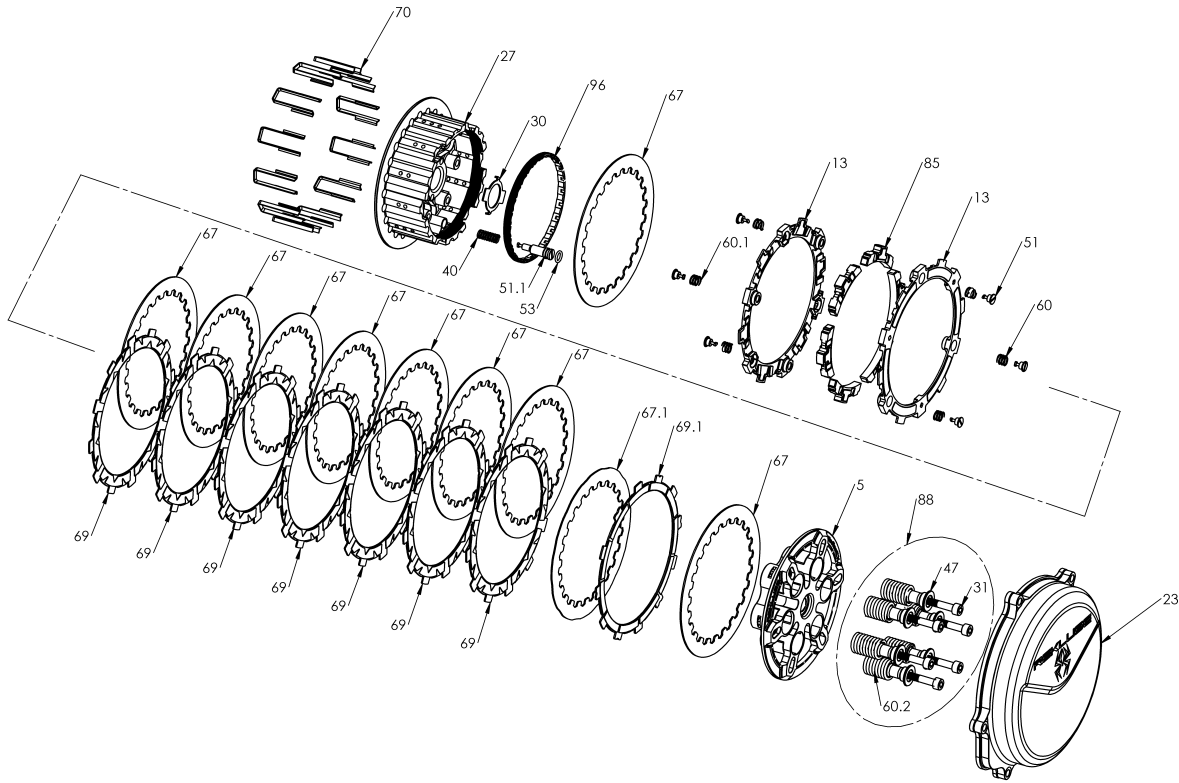

RMS-7901009A - RADIUSCX CLUTCH

Item	Part Number	Item Description	Qty
60.2	442-101	PRESSURE PLATE SPRING - 450 Class Bikes Medium Red (incl	6