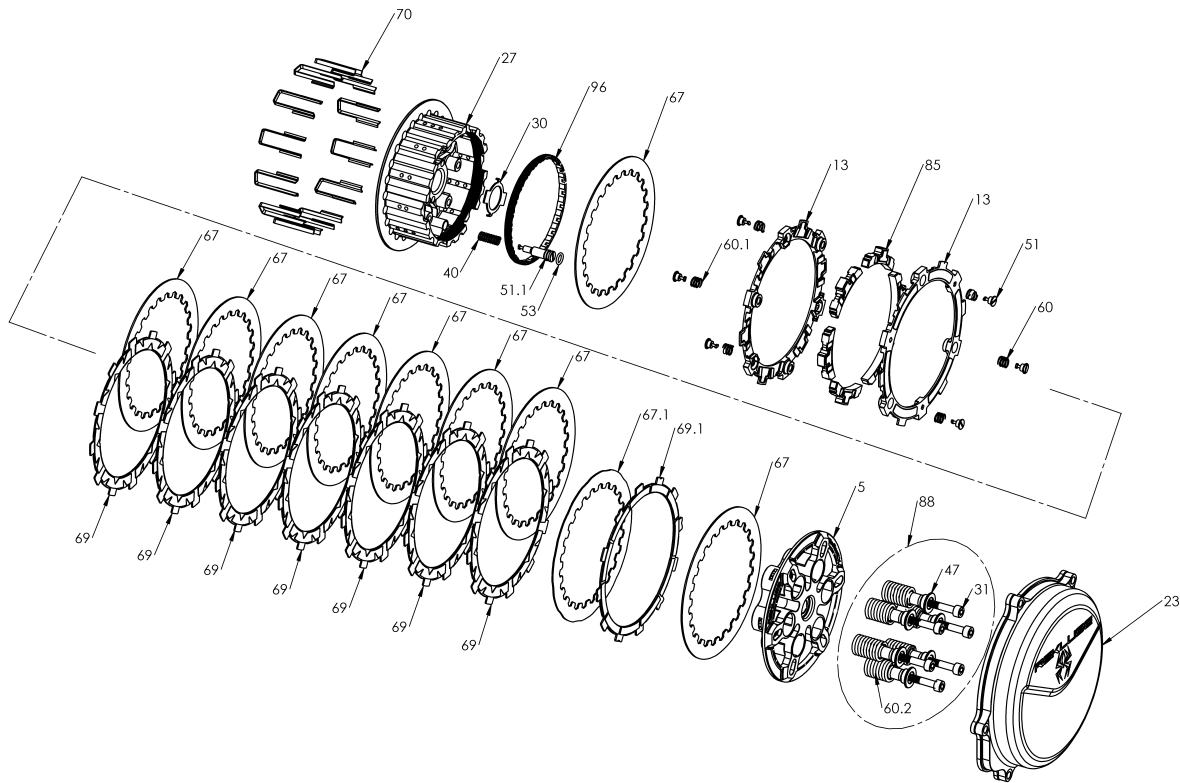

# RMS-7901009A - RADIUSCX CLUTCH

Item	Part Number	Item Description	Qty
13	140-220B	EXP 3.0 BASE - H450 TD	2
23	169-709A	CLUTCH COVER - Honda CRF450R, CRF450RX (17)	1
96	172-001A	HUB ADJUSTER RING - 450 Size	1
27	178-113A	CENTER CLUTCH HUB - RadiusCX/Core - 17 H450	1
30	183-004A	HARDWARE - Core Center Clutch Tab Lock Washer 27mm S	1
Not Shown	411-182A	FASTENER - 18-8 Stainless Steel Hex-Head Screw - M6 Size, 3	1
51	415-000	FASTENER - Quarter Turn Pin	6
Not Shown	415-000	FASTENER - Quarter Turn Pin	2
51.1	415-001A	FASTENER - Quarter-Turn Pin, CX Hub	1
Not Shown	418-301B	HARDWARE - Clutch Cover O-Ring Cord-Viton - 25in long	1
53	418-911A	HARDWARE - V75 Viton O-ring, Black, Size -010	1
Not Shown	418-911A	HARDWARE - V75 Viton O-ring, Black, Size -010	1
Not Shown	419-121	HARDWARE - 0.5 Black Free Play Gain Rubber Band	1
Not Shown	419-711A	HARDWARE - Velcro Strap 1in X 12in	1
40	440-005A	SPRING - CX Hub Coil Spring	1

# RMS-7901009A - RADIUSCX CLUTCH

Item	Part Number	Item Description	Qty
60	442-003	EXP ADJUSTMENT SPRING EXP - Heavy (Blue)	3
Not Shown	442-003	EXP ADJUSTMENT SPRING EXP - Heavy (Blue)	3
Not Shown	442-004	EXP ADJUSTMENT SPRING EXP - Super Heavy (Gold)	3
60.1	442-004	EXP ADJUSTMENT SPRING EXP - Super Heavy (Gold)	3
67.1	465-415A	DRIVE PLATE - 1050 0.040 - RadiusCX H450	1
67	465-481B	DRIVE PLATE - 0.048 zSP/Core RMS H450 Precision	9
69.1	469-220A	FRICITION DISK - Thin Judder Friction .078 - H450	1
69	469-231A	FRICITION DISK - H450 TORQ-DRIVE - 2-Segment Pads	7
70	471-300	BASKET SLEEVE - Dirt Bikes	12
Not Shown	491-011A	MISCELLANEOUS - Permanent Marker Pen	1
5	710-245A	PRESSURE PLATE ASSEMBLY - RadiusCX - CRF450R, CRF450R	1
85	741-012B	EXP 3.0 WEDGE ASSEMBLY - H450 - Medium	6
88	744-010	CORE CLUTCH SPRING KIT - 450 - Medium (Red)	1
31	184-101B	HARDWARE - EXP Screw Sleeve	6
47	411-135	FASTENER - M6 x 40mm Socket Head Cap Screw	6