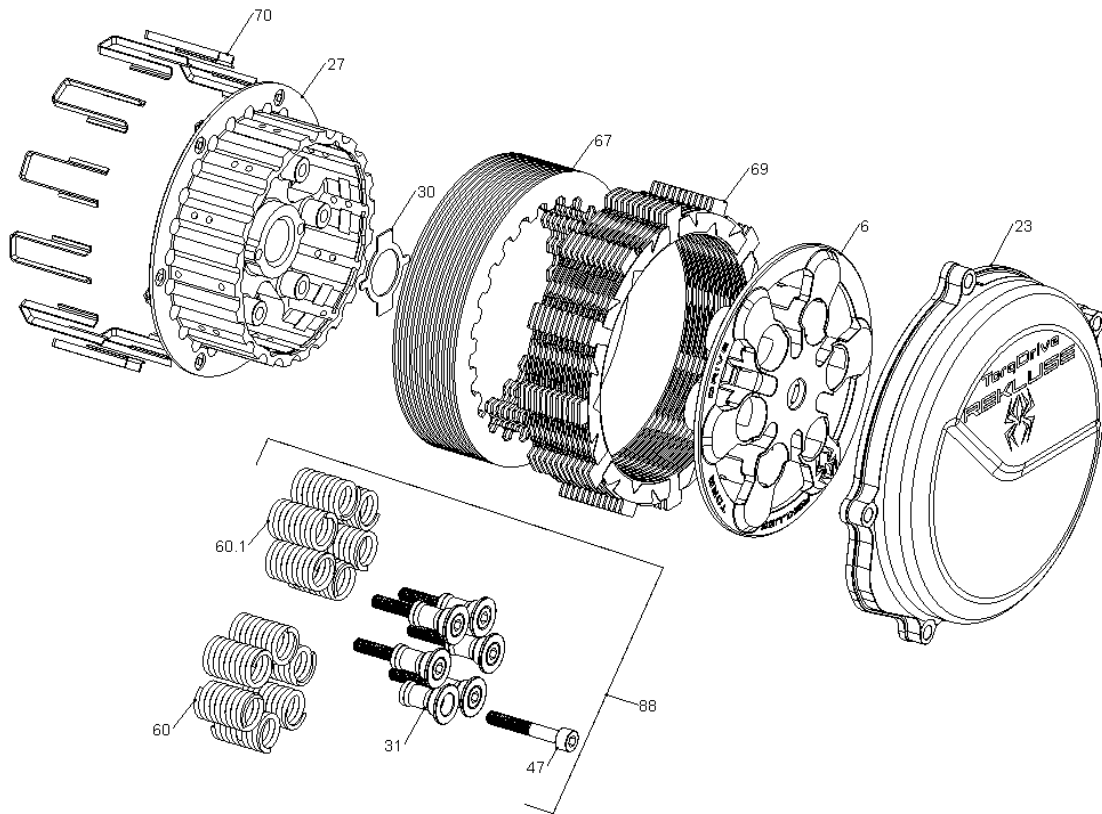

RMS-7114B - CORE MANUAL TORQ-DRIVE CLUTCH

Item	Part Number	Item Description	Qty
6	114-114A	PRESSURE PLATE - Torq Drive - CRF450R	1
23	169-714A	CLUTCH COVER - TorqDrive - CRF450R (09+)	1
27	178-027C	CENTER CLUTCH - CORE EXP/CORE MANUAL - H450	1
30	183-004A	HARDWARE - Core Center Clutch Tab Lock Washer 27mm S	1
Not Shown	418-301B	HARDWARE - Clutch Cover O-Ring Cord-Viton - 25in long	1
67	465-481B	DRIVE PLATE - 0.048 zSP/Core RMS H450 Precision	12
69	469-301A	FRICTION DISK - H450 TORQ-DRIVE	12
70	471-300	BASKET SLEEVE - Dirt Bikes	12
88	744-005A	TORQ DRIVE SPRING KIT - 450	1
31	184-101B	HARDWARE - EXP Screw Sleeve	6
47	411-135	FASTENER - M6 x 40mm Socket Head Cap Screw	6
60	442-101	PRESSURE PLATE SPRING - 450 Class Bikes Medium Red (incl	6
60.1	442-104	PRESSURE PLATE SPRING - 250 Class Bikes Heavy Gold	6