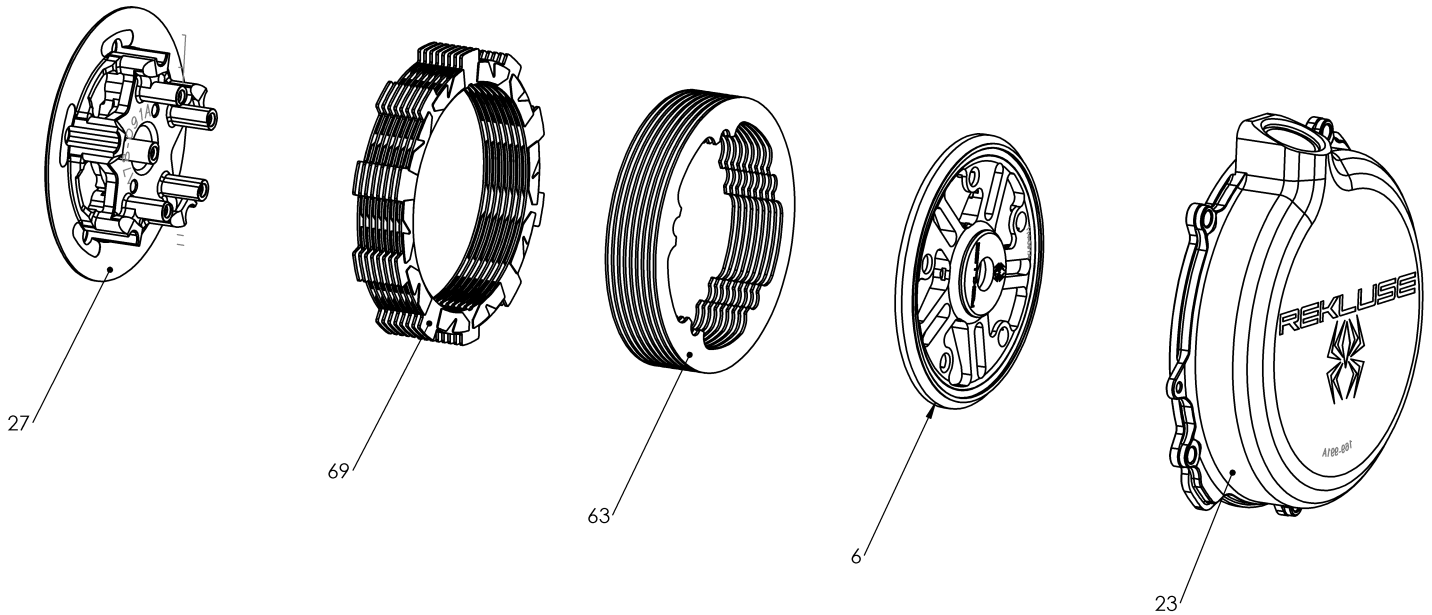

RMS-7113191A - CORE MANUAL TORQ-DRIVE CLUTCH

Item	Part Number	Item Description	Qty
6	114-091A	PRESSURE PLATE - CORE MANUAL - KTM 125 2T	1
23	169-991A	CLUTCH COVER - KT125/KT150	1
27	178-091A	CENTER CLUTCH - CORE - KTM 125 2T	1
Not Shown	183-002	HARDWARE - Core Center Clutch Tab Lock Washer 27mm	1
63	460-791A	DRIVE PLATE - 0.040 2019 KTM125 2T	9
69	469-391A	FRICTION DISK - K125 Thin Friction	8