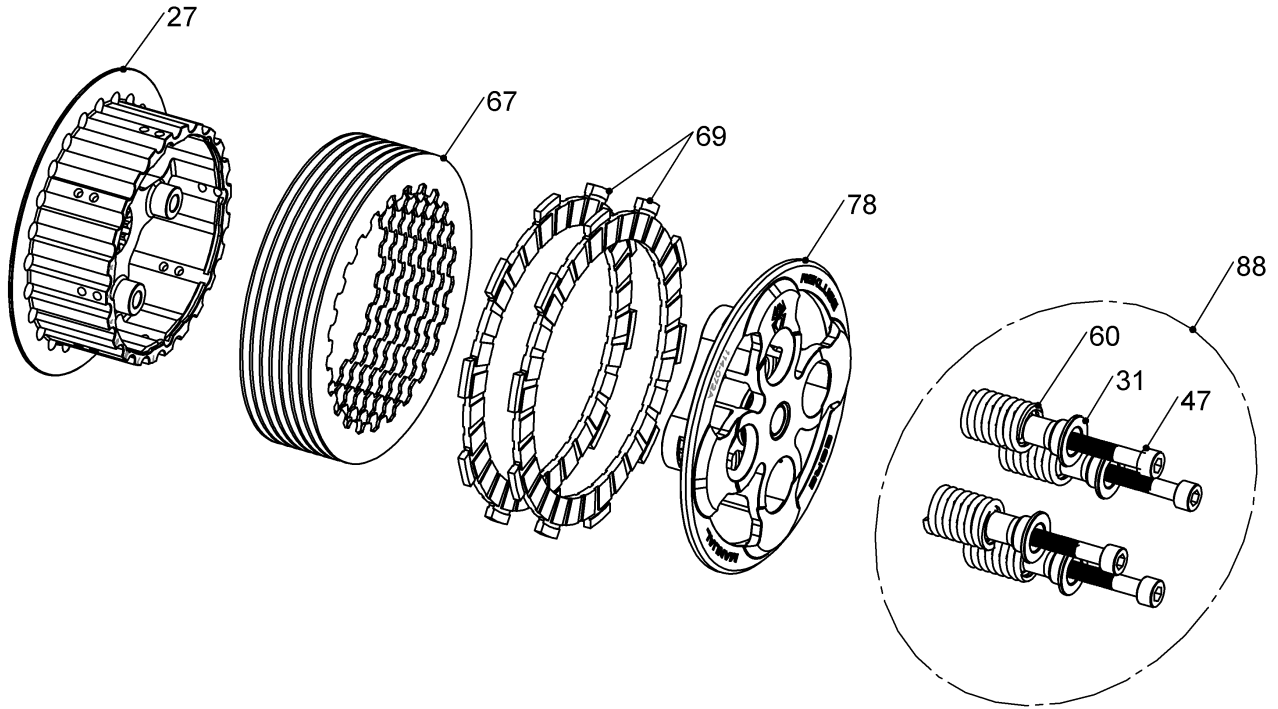

RMS-7072B - CORE MANUAL CLUTCH

Item	Part Number	Item Description	Qty
27	178-044A	CENTER CLUTCH - CORE EXP/CORE MANUAL - YZ85	1
31	184-101b	HARDWARE - EXP Screw Sleeve	4
47	411-140	FASTENER - M6-1 x 35mm Thermal Black Socket Cap Screw	4
60	442-103	PRESSURE PLATE SPRING - 250 Class Bikes Medium Silver	4
67	465-413B	DRIVE PLATE - 0.040 RM85	8
69	469-072A	FRICTION DISK - YZ85 OEM Friction Disk	2
78	710-222A	PRESSURE PLATE ASSEMBLY - Core Manual, YZ85, 114-072	1