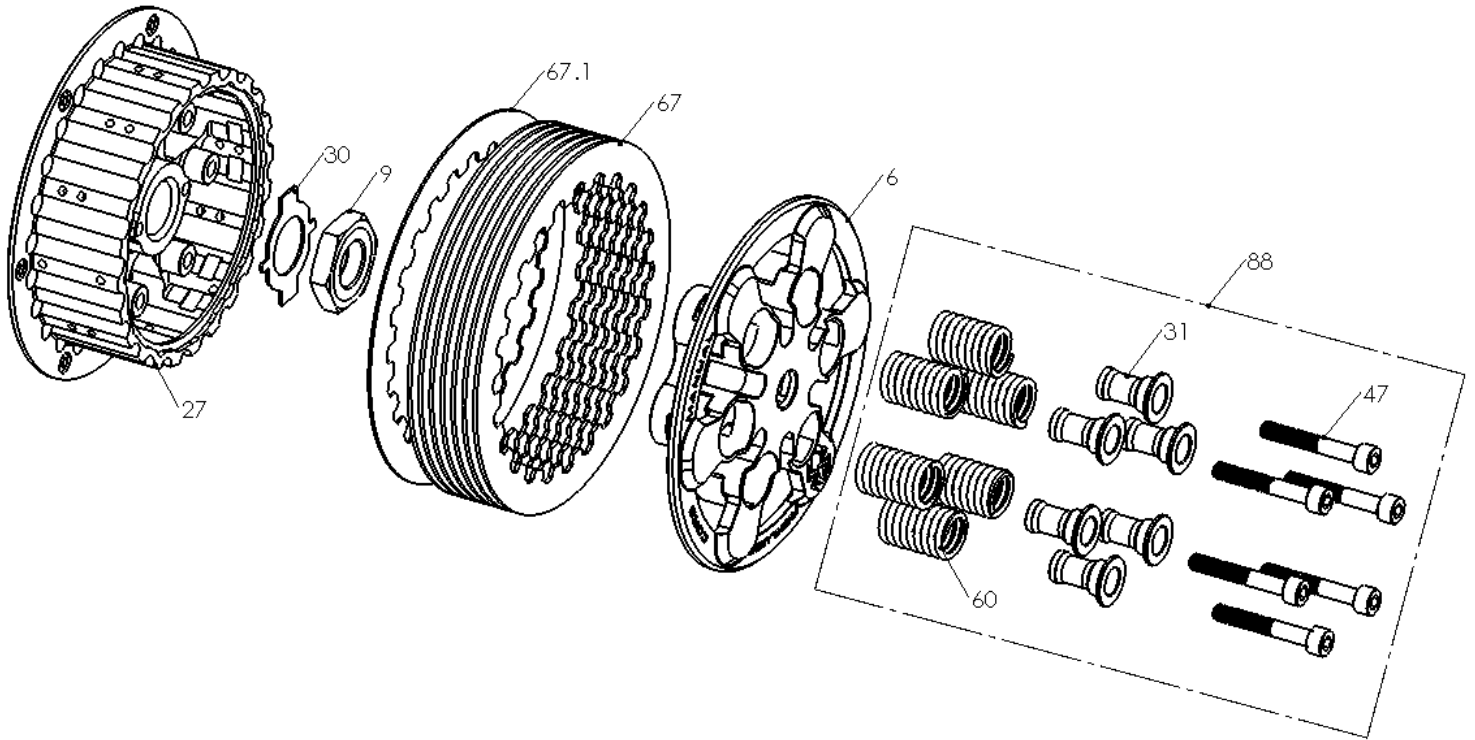

RMS-7045A - CORE MANUAL CLUTCH

Item	Part Number	Item Description	Qty
6	114-045A	PRESSURE PLATE - Core Manual - CRF450X/KX450F/KLX450	1
9	117-003	CENTER CLUTCH NUT - Y450	1
27	178-008C	CENTER CLUTCH - CORE EXP/CORE MANUAL - K450	1
30	183-001A	HARDWARE - Core 450 Center Clutch Tab Lock Washer	1
67.1	465-401B	DRIVE PLATE - 0.040 zSP/Core RMS H450 Precision	1
67	465-601B	DRIVE PLATE - 0.060 zSPCore RMS H450 Precision	7
88	744-010	CORE CLUTCH SPRING KIT - 450 - Medium (Red)	1
31	184-101B	HARDWARE - EXP Screw Sleeve	6
47	411-135	FASTENER - M6 x 40mm Socket Head Cap Screw	6
60	442-101	PRESSURE PLATE SPRING - 450 Class Bikes Medium Red (incl	6