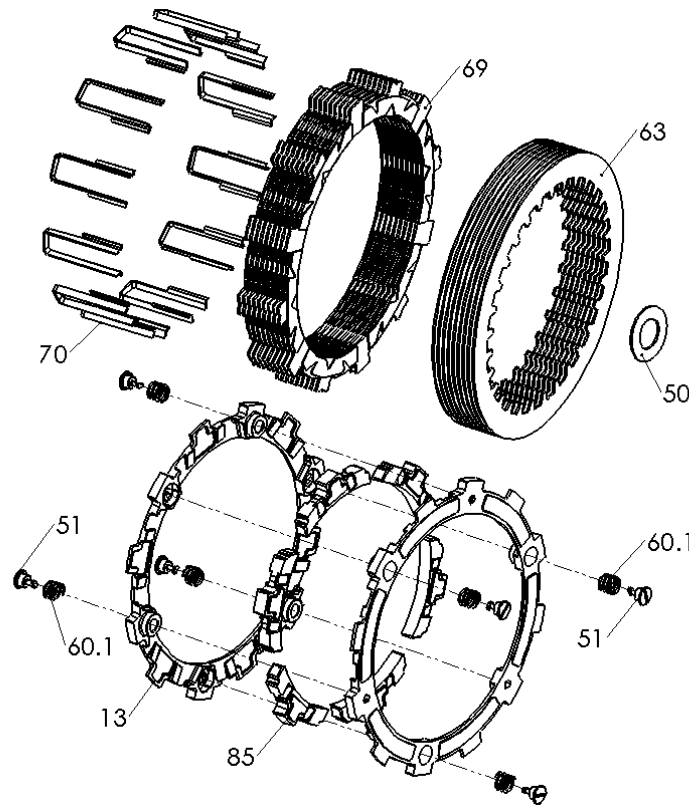

RMS-6363A - RADIUS X CLUTCH

Item	Part Number	Item Description	Qty
13	140-220B	EXP 3.0 BASE - H450 TD	2
50	414-143	HARDWARE - LC8 Thrust Washer	2
51	415-000	FASTENER - Quarter Turn Pin	6
Not Shown	415-000	FASTENER - Quarter Turn Pin	2
Not Shown	419-120	HARDWARE - 1 Orange Free Play Gain Rubber Band	1
Not Shown	419-712A	HARDWARE-Velcro Strap 1in X 8in	2
60.1	442-001	EXP ADJUSTMENT SPRING EXP - Light (Silver)	6
Not Shown	442-002	EXP ADJUSTMENT SPRING EXP - Medium (Red)	3
63	460-616B	DRIVE PLATE - .040 DL/SV 650	8
69	469-201	FRICITION DISC - H450 TORQ-DRIVE	6
70	471-304A	BASKET SLEEVE - KTM 690	12
85	741-011B	EXP 3.0 WEDGE ASSEMBLY - H450 - Heavy	6
Not Shown	821-010B	WARNING LABEL - Clutch Lever Decal	1