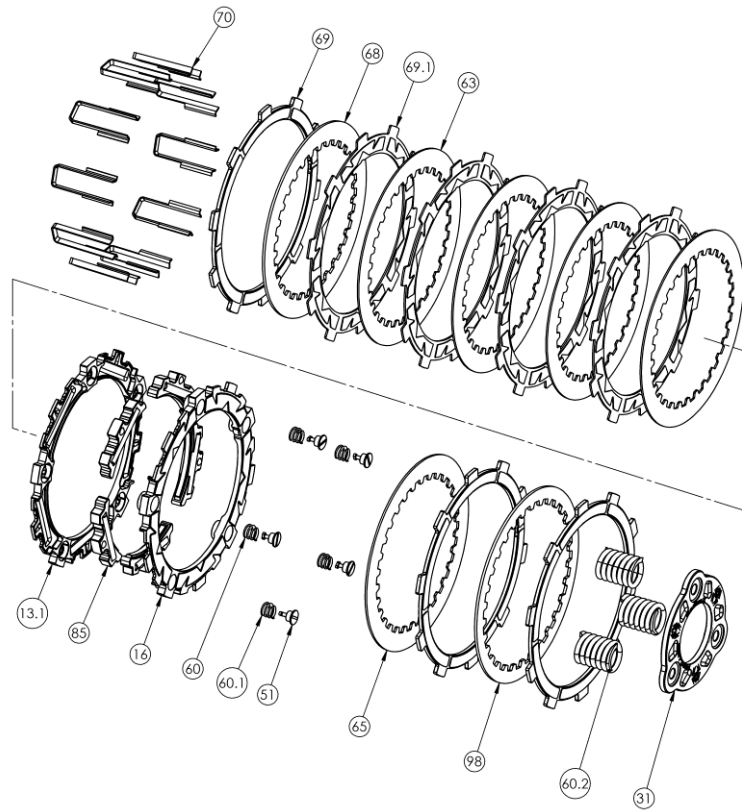

RMS-6313100B - RADIUSX CLUTCH

Item	Part Number	Item Description	Qty
13	140-267B	EXP RP BASE - KTM 790 - Male	1
13.1	140-268B	EXP RP BASE - KTM 790 - Female	1
31	184-182A	SPRING HOLD-DOWN PLATE - KTM 790 - RADIUS X	1
51	415-000	FASTENER - Quarter Turn Pin	5
Not Shown	415-000	FASTENER - Quarter Turn Pin	2
Not Shown	419-120	HARDWARE - 1 Orange Free Play Gain Rubber Band	1
Not Shown	419-712A	HARDWARE-Velcro Strap 1in X 8in	2
Not Shown	442-003	EXP ADJUSTMENT SPRING EXP - Blue	3
60	442-003	EXP ADJUSTMENT SPRING EXP - Blue	2
Not Shown	442-004	EXP ADJUSTMENT SPRING EXP - Gold	2
60.1	442-004	EXP ADJUSTMENT SPRING EXP - Gold	3
Not Shown	442-005B	EXP ADJUSTMENT SPRING EXP - Green	5
60.2	442-136A	PRESSURE PLATE SPRING -BLUE-WHITE- .776OD, .113WD, 1.	3
63	460-617B	DRIVE PLATE - 0.040 BMW R1200	4
65	462-617B	DRIVE PLATE - 0.048 BMW R1200	1

RMS-6313100B - RADIUSX CLUTCH

Item	Part Number	Item Description	Qty
68	466-617B	DRIVE PLATE - 0.060 BMW R1200	1
98	467-619B	DRIVE PLATE - 0.065 BMW R1200 Top PP	1
69	469-310C	FRICITION DISK - HD 500-750 Judder	3
69.1	469-312A	FRICITION DISK - HD 500-750 Thin Friction	4
70	471-300	BASKET SLEEVE - H1.63 - 4S	10
85	741-036A	Wedge Assembly, RP - KTM 790	5
Not Shown	821-010B	WARNING LABEL - Clutch Lever Decal	1
Not Shown	821-013A	Prop. 65 Warning Label	1