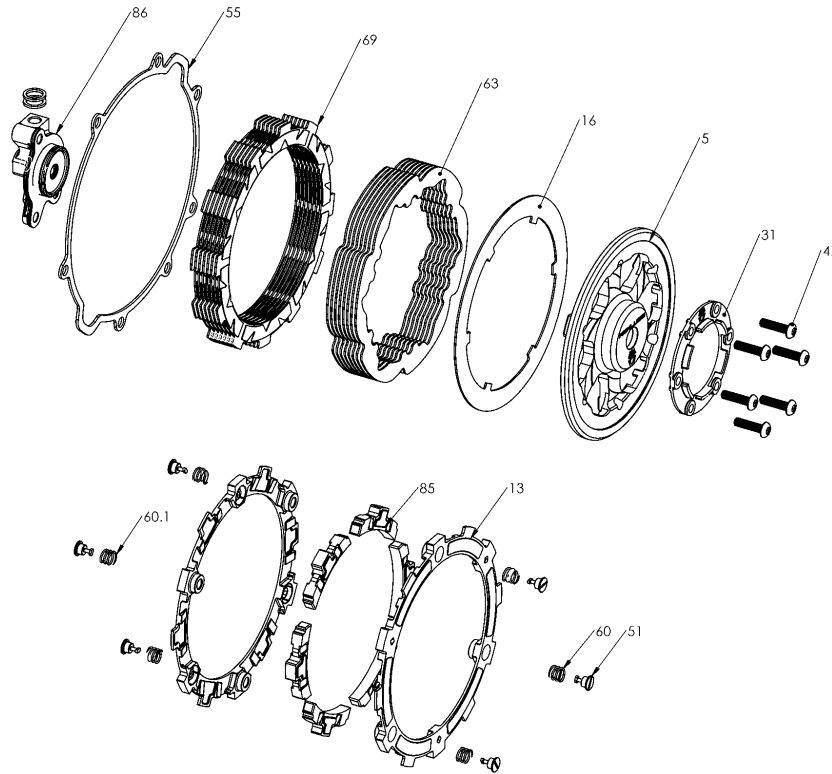

RMS-6313086B - Radius X Clutch (DDS)

**SLAVE CYLINDER ASSEMBLY FICHE CAN BE VIEWED SEPARATELY.
REBUILD KIT ALSO AVAILABLE SEPERATELY FROM REKLUSE.*

Item	Part Number	Item Description	Qty
5	113-023B	PRESSURE PLATE - EXP - KTM DDS 16+	1
13	140-215B	EXP 3.0 BASE - KT350	2
16	143-025A	RADIUS X LINING PLATE - KTM	1
31	184-015A	PRESSURE RING SPACER - Pressure Ring Spacer for KTM 12+	1
47	411-154A	FASTENER - M5 x 20 Button-Head T-25 Torx Screw 10.9	6
Not Shown	411-906	HARDWARE - T-25 Torx Bit	1
51	415-000	FASTENER - Quarter Turn Pin	6
Not Shown	415-000	FASTENER - Quarter Turn Pin	2
Not Shown	419-120	HARDWARE - 1 Orange Free Play Gain Rubber Band	1
55	420-086A	GASKET - KTM 250-300 2T 2-Stroke - .060	1
Not Shown	442-001	EXP ADJUSTMENT SPRING EXP - Light (Silver)	3
60	442-001	EXP ADJUSTMENT SPRING EXP - Light (Silver)	3
60.1	442-007A	EXP ADJUSTMENT SPRING EXP - 2LB (Steel)	3
Not Shown	442-007A	EXP ADJUSTMENT SPRING EXP - 2LB (Steel)	3
63	460-610B	DRIVE PLATE - 0.040 Wavy - KT 6-pin	8