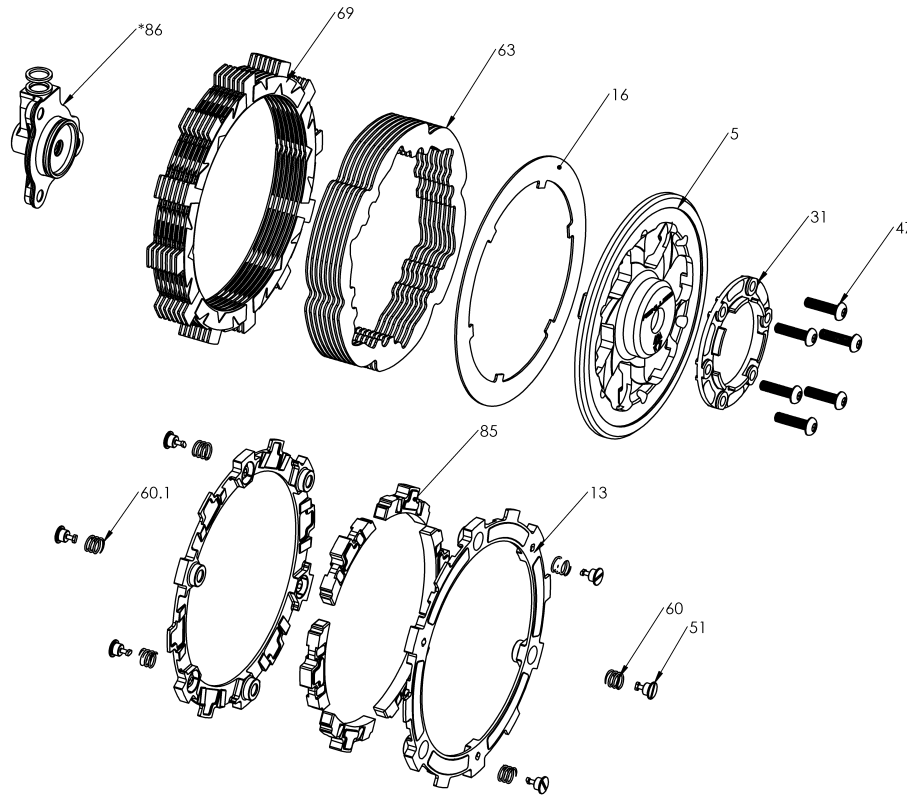

RMS-6313035C - RADIUSX CLUTCH (DDS)

**SLAVE CYLINDER ASSEMBLY FICHE CAN BE VIEWED SEPARATELY.
REBUILD KIT ALSO AVAILABLE SEPERATELY FROM REKLUSE.*

Item	Part Number	Item Description	Qty
5	113-012B	PRESSURE PLATE - EXP - KTM DDS Clutch 12-15	1
13	140-215B	EXP 3.0 BASE - KT350	2
16	143-025A	RADIUS X LINING PLATE - KTM	1
31	184-015A	PRESSURE RING SPACER - Pressure Ring Spacer for KTM 12+	1
47	411-154A	FASTENER - M5 x 20 Button-Head T-25 Torx Screw 10.9	6
Not Shown	411-906	HARDWARE - T-25 Torx Bit	1
Not Shown	415-000	FASTENER - Quarter Turn Pin	2
51	415-000	FASTENER - Quarter Turn Pin	6
Not Shown	419-120	HARDWARE - 1 Orange Free Play Gain Rubber Band	1
Not Shown	419-300A	HARDWARE - Thread Insert - 8 x 1.0 - 8mm Length	1
60	442-001	EXP ADJUSTMENT SPRING EXP - Light (Silver)	3
Not Shown	442-001	EXP ADJUSTMENT SPRING EXP - Light (Silver)	3
Not Shown	442-002	EXP ADJUSTMENT SPRING EXP - Medium (Red)	3
60.1	442-002	EXP ADJUSTMENT SPRING EXP - Medium (Red)	3
63	460-610B	DRIVE PLATE - 0.040 Wavy - KT 6-pin	8