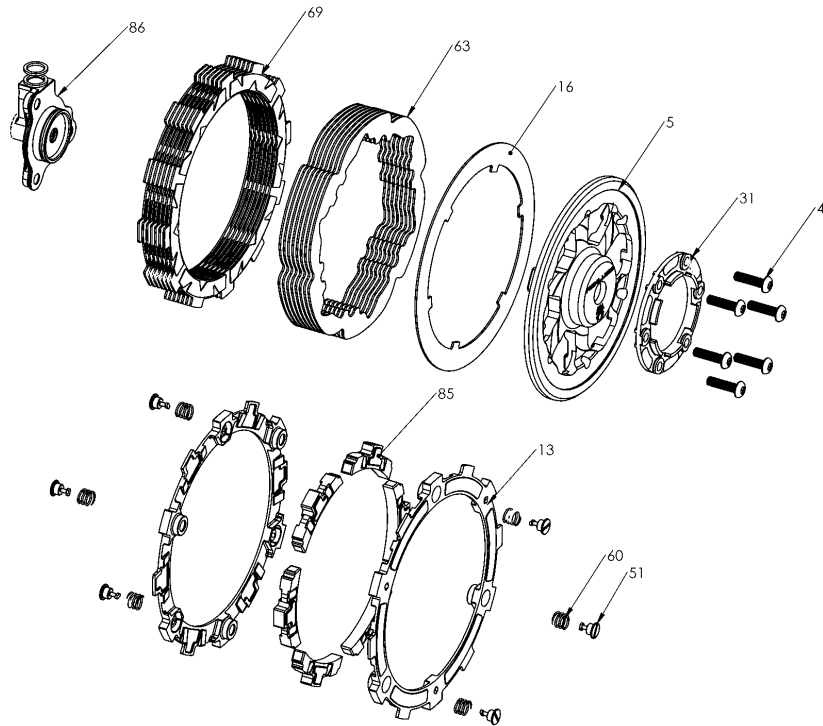

RMS-6313035B - Radius X Clutch (DDS)

**SLAVE CYLINDER ASSEMBLY FICHE CAN BE VIEWED SEPARATELY.
REBUILD KIT ALSO AVAILABLE SEPERATELY FROM REKLUSE.*

Item	Part Number	Item Description	Qty
5	113-012B	PRESSURE PLATE - EXP - KTM DDS Clutch 12-15	1
13	140-215B	EXP 3.0 BASE - KT350	2
16	143-025A	RADIUS X LINING PLATE - KTM	1
31	184-015A	PRESSURE RING SPACER - Pressure Ring Spacer for KTM 12+	1
47	411-154A	FASTENER - M5 x 20 Button-Head T-25 Torx Screw 10.9	6
Not Shown	411-906	HARDWARE - T-25 Torx Bit	1
51	415-000	FASTENER - Quarter Turn Pin	6
Not Shown	415-000	FASTENER - Quarter Turn Pin	2
Not Shown	419-120	HARDWARE - 1 Orange Free Play Gain Rubber Band	1
Not Shown	419-300A	HARDWARE - Thread Insert - 8 x 1.0 - 8mm Length	1
Not Shown	442-001	EXP ADJUSTMENT SPRING EXP - Light (Silver)	3
Not Shown	442-001	EXP ADJUSTMENT SPRING EXP - Light (Silver)	3
Not Shown	442-002	EXP ADJUSTMENT SPRING EXP - Medium (Red)	3
Not Shown	442-002	EXP ADJUSTMENT SPRING EXP - Medium (Red)	3
63	460-610B	DRIVE PLATE - 0.040 Wavy - KT 6-pin	8