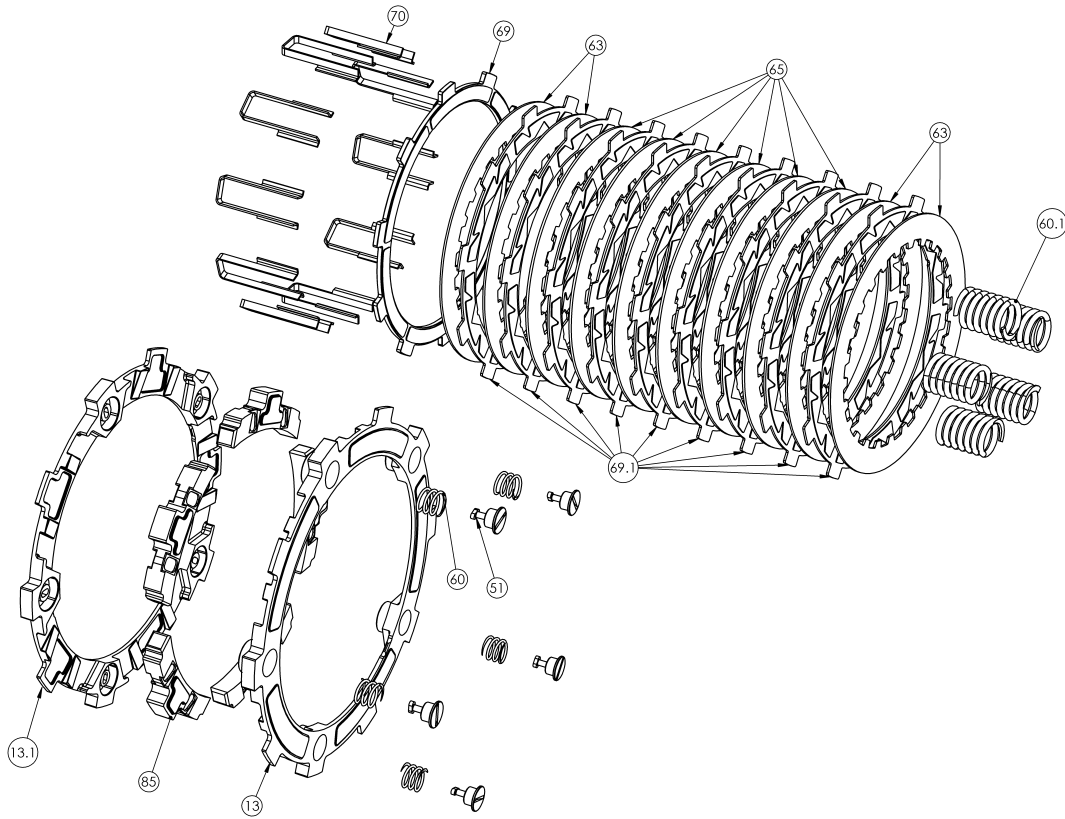

RMS-6312001A - RADIUSX CLUTCH

Item	Part Number	Item Description	Qty
13	140-234B	EXP 3.0 BASE - 10 Tab TF - Male	1
13.1	140-235B	EXP 3.0 BASE - 10 Tab TF-Female	1
51	415-000	FASTENER - Quarter Turn Pin	5
Not Shown	415-000	FASTENER - Quarter Turn Pin	2
Not Shown	419-120	HARDWARE - 1 Orange Free Play Gain Rubber Band	1
54	419-711A	HARDWARE - Velcro Strap 1in X 12in	1
60	442-005B	EXP ADJUSTMENT SPRING EXP - Green	5
60.1	442-135A	PRESSURE PLATE SPRING -BLUE-RED- .760OD, .105WD, 1.65	5
63	460-640A	DRIVE PLATE - .040 KTM 390	4
65	462-640A	DRIVE PLATE - .048 KTM 390	6
69	469-310C	FRICITION DISK - HD 500-750 Judder	1
69.1	469-312A	FRICITION DISK - HD 500-750 Thin Friction	9
70	471-300	BASKET SLEEVE - H1.63 - 4S	10
85	741-011B	EXP 3.0 WEDGE ASSEMBLY - H450 - Heavy	5