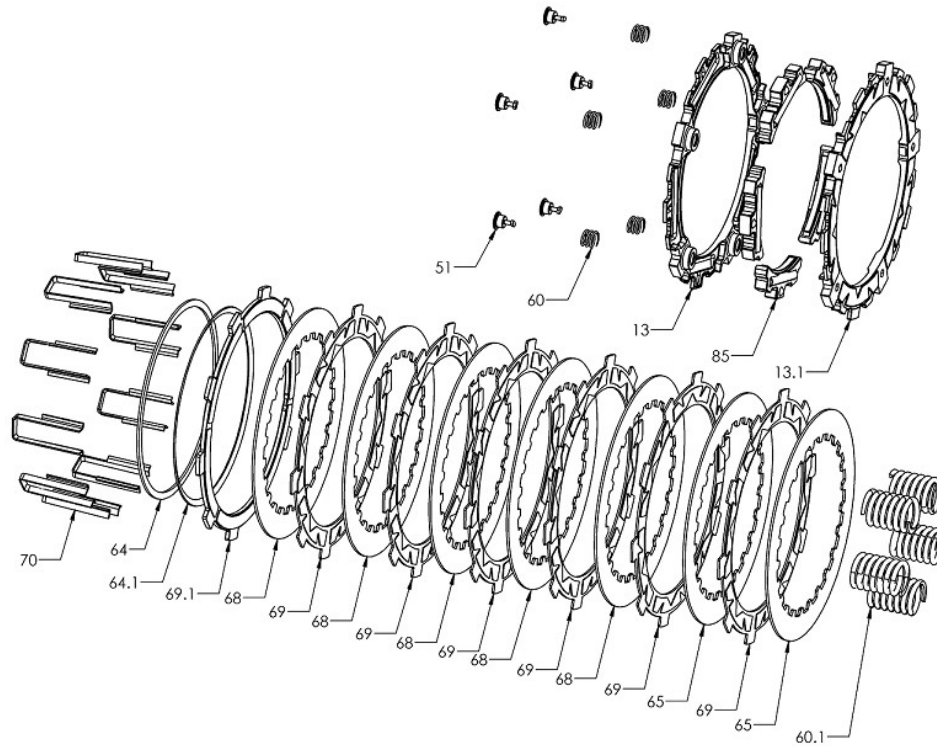

RMS-6309002A - RADIUSX CLUTCH

Item	Part Number	Item Description	Qty
13	140-267B	EXP RP BASE - KTM 790 - Male	1
13.1	140-268B	EXP RP BASE - KTM 790 - Female	1
51	415-000	FASTENER - Quarter Turn Pin	5
Not Shown	415-000	FASTENER - Quarter Turn Pin	2
52	417-100A	JUDDER SPRING SEAT H250	1
Not Shown	419-120	HARDWARE - 1 Orange Free Play Gain Rubber Band	1
Not Shown	419-702	HARDWARE - UV Protected Zip Tie 8 - Black	3
60	442-002	EXP ADJUSTMENT SPRING EXP - Red	5
60.1	442-135A	PRESSURE PLATE SPRING -BLUE-RED- .760OD, .105WD, 1.65	5
62	444-100A	JUDDER SPRING H250	1
63	460-633A	DRIVE PLATE - 0.040 - H250, K125	2
65	462-633A	DRIVE PLATE - 0.048 - H250, K125	5
69	469-212A	FRICITION DISK - HD 500-750 Thin Friction	6
69.1	469-310C	FRICITION DISK - HD 500-750 Judder	1
70	471-307A	BASKET SLEEVE - H1.53	10

RMS-6309002A - RADIUSX CLUTCH

Item	Part Number	Item Description	Qty
Not Shown	491-001	ADHESIVE - Loctite 243 .02 fl oz	1
85	741-036A	Wedge Assembly, RP - KTM 790	5