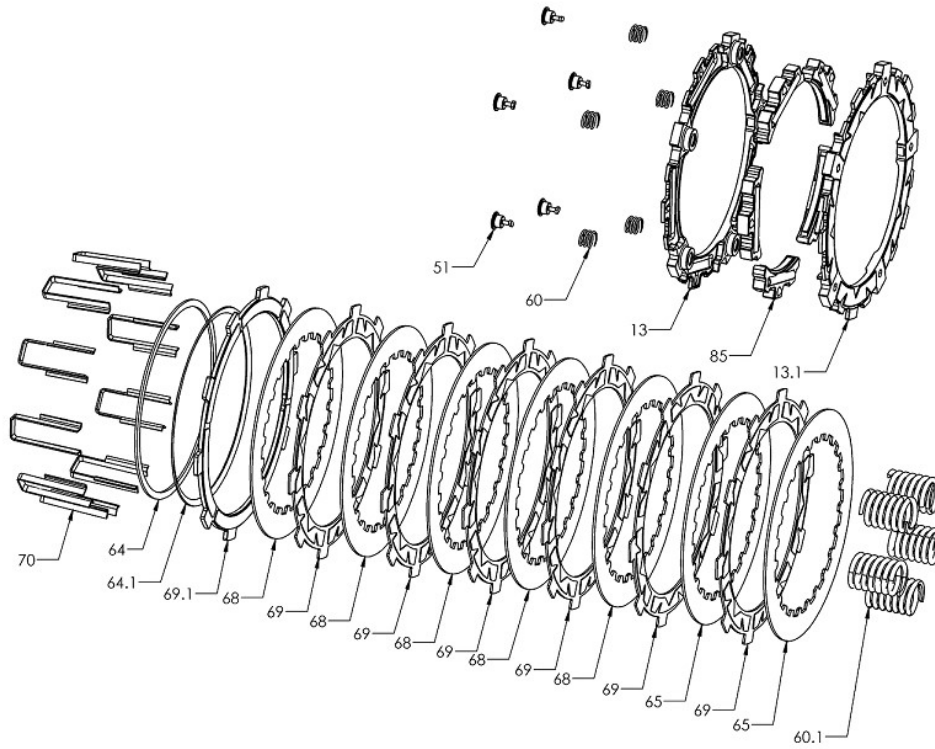

RMS-6309002A - RADIUSX CLUTCH

Item	Part Number	Item Description	Qty
13	140-267B	EXP RP BASE - KTM 790 - Male	1
13.1	140-268B	EXP RP BASE - KTM 790 - Female	1
51	415-000	FASTENER - Quarter Turn Pin	5
Not Shown	415-000	FASTENER - Quarter Turn Pin	2
52	417-100A	JUDDER SPRING SEAT H250	1
Not Shown	419-120	HARDWARE - 1 Orange Free Play Gain Rubber Band	1
Not Shown	419-702	HARDWARE - UV Protected Zip Tie 8 - Black	3
60	442-002	EXP ADJUSTMENT SPRING EXP - Red	5
60.1	442-135A	PRESSURE PLATE SPRING -BLUE-RED- .760OD, .105WD, 1.65	5
62	444-100A	JUDDER SPRING H250	1
63	460-633A	DRIVE PLATE - 0.040 - H250, K125	2
65	462-633A	DRIVE PLATE - 0.048 - H250, K125	5
69	469-212A	FRICITION DISK - HD 500-750 Thin Friction	6
69.1	469-310C	FRICITION DISK - HD 500-750 Judder	1
70	471-307A	BASKET SLEEVE - H1.53	10

RMS-6309002A - RADIUSX CLUTCH

Item	Part Number	Item Description	Qty
Not Shown	491-001	ADHESIVE - Loctite 243 .02 fl oz	1
85	741-036A	Wedge Assembly, RP - KTM 790	5