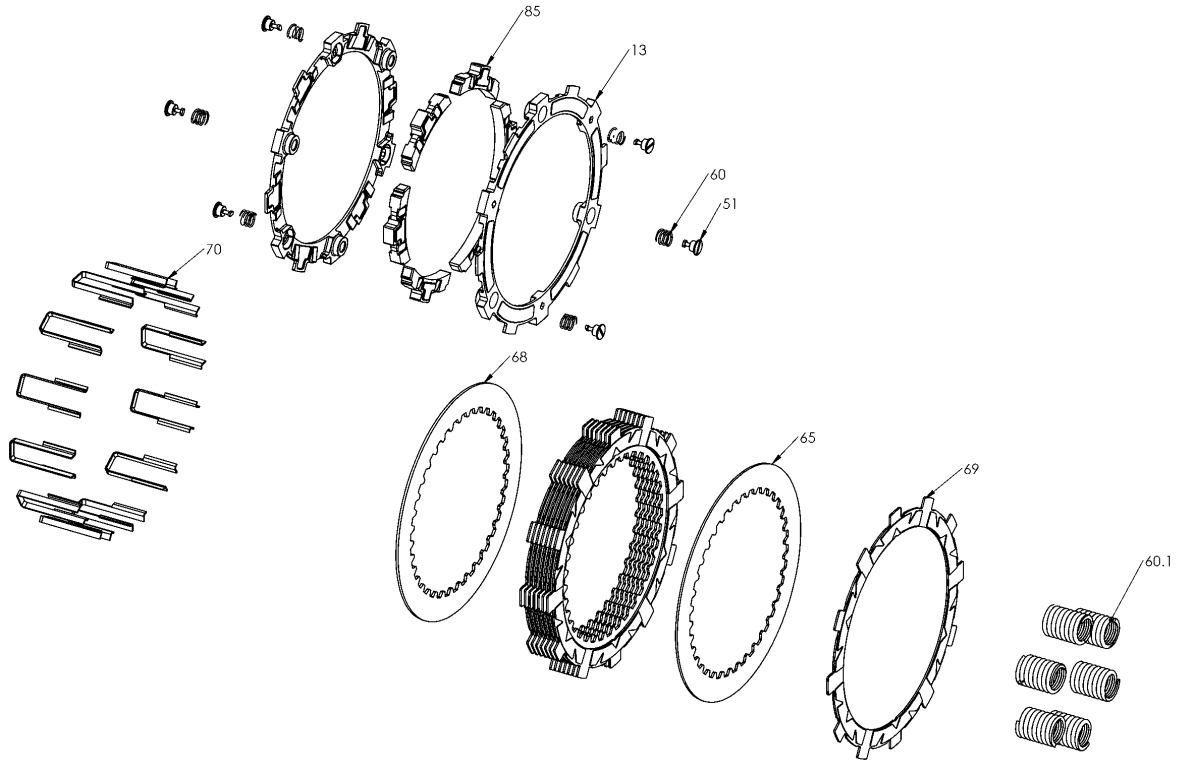

RMS-6306064A - Radius X Clutch

Item	Part Number	Item Description	Qty
13	140-222B	EXP 3.0 BASE - S450 TD	2
51	415-000	FASTENER - Quarter Turn Pin	6
Not Shown	415-000	FASTENER - Quarter Turn Pin	2
Not Shown	419-120	HARDWARE - 1 Orange Free Play Gain Rubber Band	1
Not Shown	420-910A	GASKET - RMZ450 (08-16) .125 in EXP w/ Torqdrive	1
Not Shown	442-002	EXP ADJUSTMENT SPRING EXP - Medium (Red)	3
60	442-003	EXP ADJUSTMENT SPRING EXP - Heavy (Blue)	6
Not Shown	442-004	EXP ADJUSTMENT SPRING EXP - Super Heavy (Gold)	3
60.1	442-112	PRESSURE PLATE SPRING - EXP - KTM - 200SX/XC - Green	6
65	462-627A	DRIVE PLATE - .048 Suzuki RMZ450 OEM	7
68	466-627A	DRIVE PLATE - .060 Suzuki RMZ450 OEM	1
69	469-233A	FRICTION DISK - S450 TORQ-DRIVE - 2-Segment Pads	8
70	471-300	BASKET SLEEVE - Dirt Bikes	12
85	741-012B	EXP 3.0 WEDGE ASSEMBLY - H450 - Medium	6