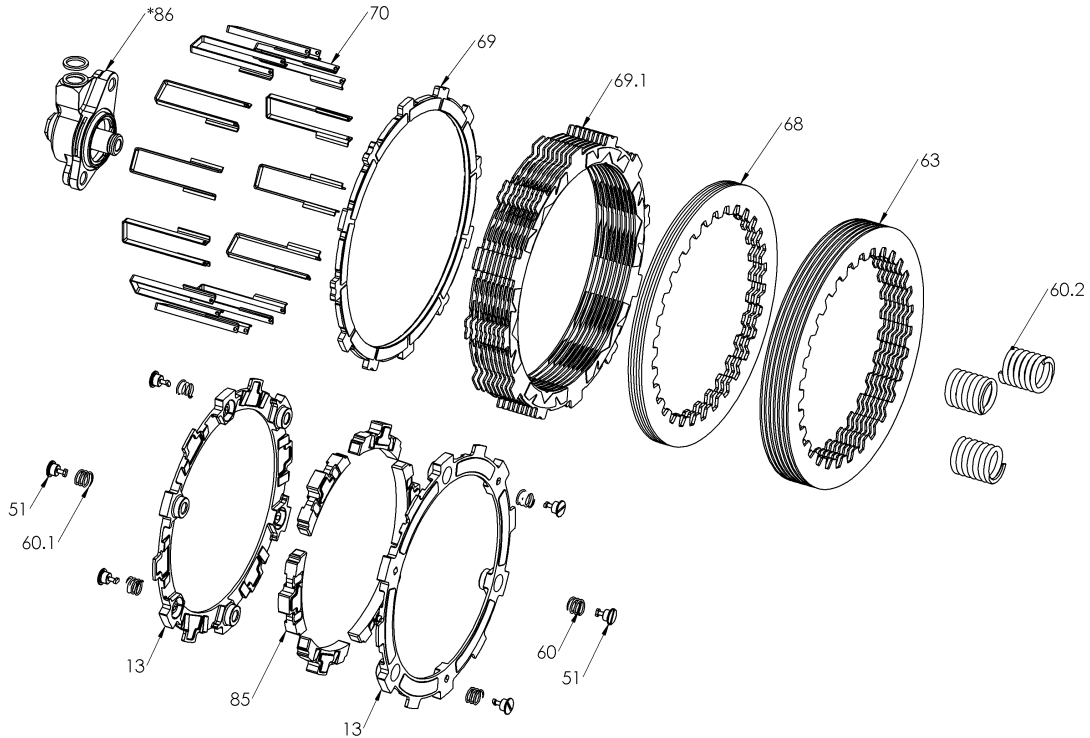

RMS-6303086A - RADIUSX CLUTCH

**SLAVE CYLINDER ASSEMBLY FICHE CAN BE VIEWED SEPARATELY.
REBUILD KIT ALSO AVAILABLE SEPERATELY FROM REKLUSE.*

Item	Part Number	Item Description	Qty
13	140-216E	EXP 3.0 BASE - HD Big Twin	2
51	415-000	FASTENER - Quarter Turn Pin	6
Not Shown	415-000	FASTENER - Quarter Turn Pin	2
Not Shown	419-120	HARDWARE - 1 Orange Free Play Gain Rubber Band	1
Not Shown	419-712A	HARDWARE-Velcro Strap 1in X 8in	2
Not Shown	442-003	EXP ADJUSTMENT SPRING EXP - Blue	3
60	442-003	EXP ADJUSTMENT SPRING EXP - Blue	3
Not Shown	442-004	EXP ADJUSTMENT SPRING EXP - Gold	3
60.1	442-004	EXP ADJUSTMENT SPRING EXP - Gold	3
60.2	442-107A	PRESSURE PLATE SPRING - EXP - KTM & SUZUKI - 450, 530SX	3
63	460-601C	DRIVE PLATE - 0.040in BT CVO, 1190	7
68	466-601A	DRIVE PLATE - 0.065in BT CVO, 1190	3
69	469-316B	FRICITION DISK - LC8 / CVO - Thick .150in 3.81mm	1
69.1	469-530A	FRICITION DISK - HD Thin Friction Disk - 2-Segment Pads	9
70	471-301	BASKET SLEEVE - H2.08 - 4S	12

RMS-6303086A - RADIUSX CLUTCH

**SLAVE CYLINDER ASSEMBLY FICHE CAN BE VIEWED SEPARATELY.
REBUILD KIT ALSO AVAILABLE SEPERATELY FROM REKLUSE.*

Item	Part Number	Item Description	Qty
85	741-019D	EXP 3.0 WEDGE ASSEMBLY - H-D Medium	6
86	742-024A	ADJUSTABLE SLAVE CYLINDER ASSEMBLY - KTM 1050,1190,	1
Not Shown	790-001	HARDWARE - Brake Kit 60cc syringe and tube assembly	1
Not Shown	821-010B	WARNING LABEL - Clutch Lever Decal	1
Not Shown	821-013A	Prop. 65 Warning Label	1