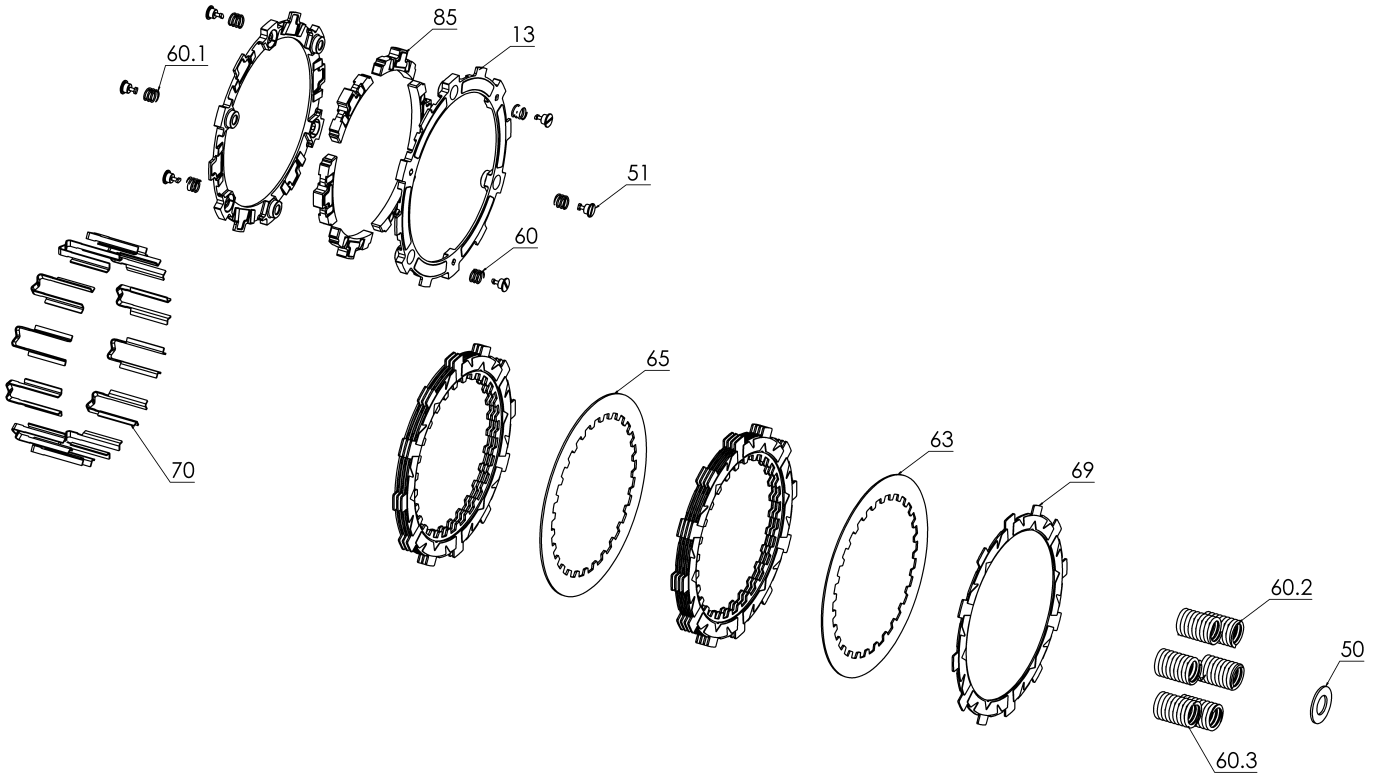

RMS-6301013C - RADIUSX CLUTCH

Item	Part Number	Item Description	Qty
13	140-220B	EXP 3.0 BASE - H450 TD	2
50	414-130	HARDWARE - 1/2 Flat Throwout Washer	1
51	415-000	FASTENER - Quarter Turn Pin	6
Not Shown	415-000	FASTENER - Quarter Turn Pin	2
Not Shown	419-120	HARDWARE - 1 Orange Free Play Gain Rubber Band	1
Not Shown	420-219	GASKET - H450	1
Not Shown	442-002	EXP ADJUSTMENT SPRING EXP - Medium (Red)	3
60	442-002	EXP ADJUSTMENT SPRING EXP - Medium (Red)	3
Not Shown	442-003	EXP ADJUSTMENT SPRING EXP - Heavy (Blue)	3
60.1	442-003	EXP ADJUSTMENT SPRING EXP - Heavy (Blue)	3
60.2	442-101	PRESSURE PLATE SPRING - 450 Class Bikes Medium Red (incl	3
60.3	442-102	PRESSURE PLATE SPRING - 450 Class Bikes Heavy Blue	3
63	460-636A	DRIVE PLATE - .040 Honda CRF450R OEM	4
65	462-636A	DRIVE PLATE - 0.048 Honda CRF450 OEM	4
69	469-331A	FRICITION DISK - H450 TORQ-DRIVE - 2-Segment Pads	8

RMS-6301013C - RADIUSX CLUTCH

Item	Part Number	Item Description	Qty
70	471-309A	BASKET SLEEVE - RadiusX Y125/H450	12
85	741-012B	EXP 3.0 WEDGE ASSEMBLY - H450 - Medium	6