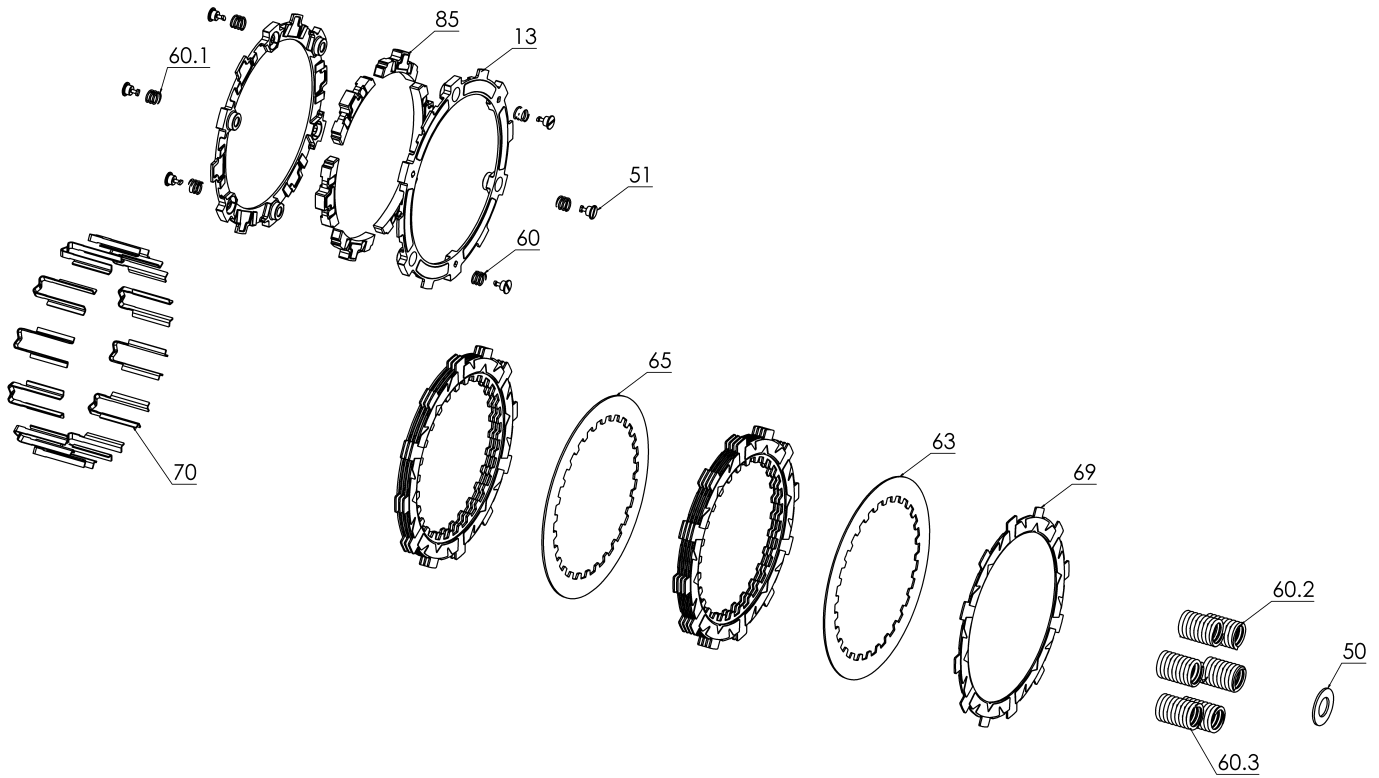

RMS-6301013C - RADIUSX CLUTCH

Item	Part Number	Item Description	Qty
13	140-220B	EXP 3.0 BASE - H450 TD	2
50	414-130	HARDWARE - 1/2 Flat Throwout Washer	1
51	415-000	FASTENER - Quarter Turn Pin	6
Not Shown	415-000	FASTENER - Quarter Turn Pin	2
Not Shown	419-120	HARDWARE - 1 Orange Free Play Gain Rubber Band	1
Not Shown	420-219	GASKET - H450	1
Not Shown	442-002	EXP ADJUSTMENT SPRING EXP - Medium (Red)	3
60	442-002	EXP ADJUSTMENT SPRING EXP - Medium (Red)	3
Not Shown	442-003	EXP ADJUSTMENT SPRING EXP - Heavy (Blue)	3
60.1	442-003	EXP ADJUSTMENT SPRING EXP - Heavy (Blue)	3
60.2	442-101	PRESSURE PLATE SPRING - 450 Class Bikes Medium Red (incl	3
60.3	442-102	PRESSURE PLATE SPRING - 450 Class Bikes Heavy Blue	3
63	460-636A	DRIVE PLATE - .040 Honda CRF450R OEM	4
65	462-636A	DRIVE PLATE - 0.048 Honda CRF450 OEM	4
69	469-331A	FRICITION DISK - H450 TORQ-DRIVE - 2-Segment Pads	8

RMS-6301013C - RADIUSX CLUTCH

Item	Part Number	Item Description	Qty
70	471-309A	BASKET SLEEVE - RadiusX Y125/H450	12
85	741-012B	EXP 3.0 WEDGE ASSEMBLY - H450 - Medium	6