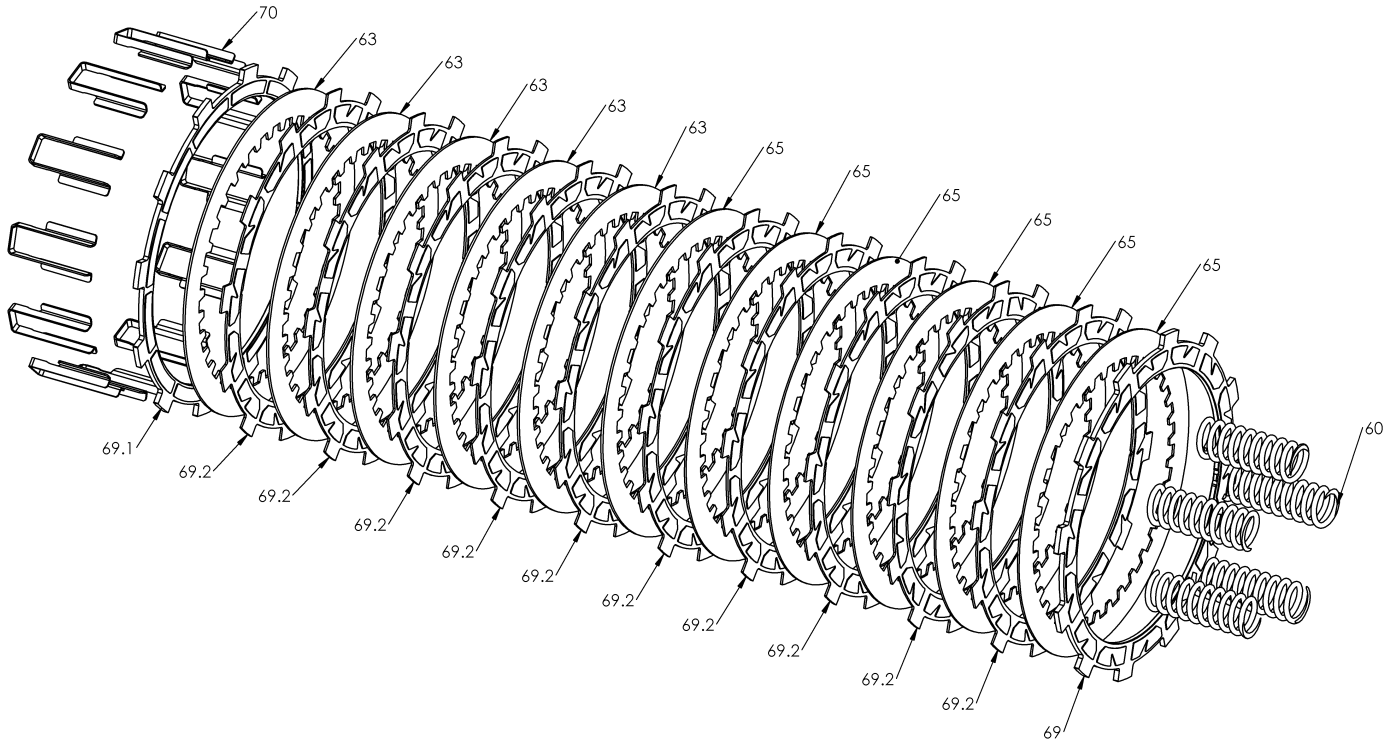

RMS-2816100A - TORQ-DRIVE CLUTCH (INDIAN)

Item	Part Number	Item Description	Qty
60	442-140A	PRESSURE PLATE SPRING -Green-Orange- .823OD, .105WD,	5
63	460-671A	DRIVE PLATE - 0.040in Thunder Stroke	5
65	462-671A	DRIVE PLATE - 0.048in Thunder Stroke	6
69	469-325A	FRICITION - Thick Friction Indian Thunderstroke	1
69.1	469-358A	FRICITION - Judder Friction Indian Thunderstroke	1
69.2	469-359A	FRICITION DISK - Thin Friction Disk - Indian Thunderstroke	10
70	471-322A	BASKET SLEEVE - H1.797 (Thunder Stroke)	12
Not Shown	821-013A	Prop. 65 Warning Label	1