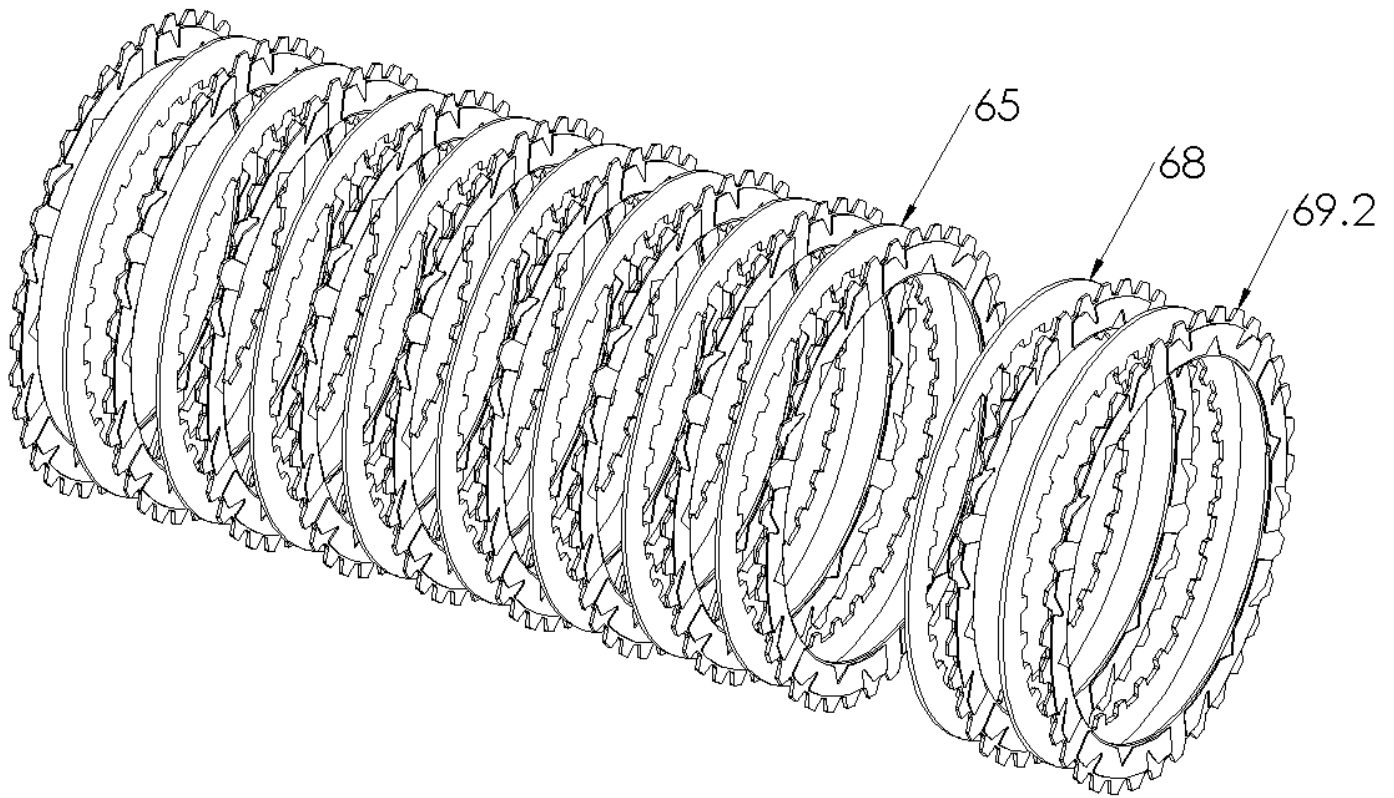

RMS-2815006A - TORQ-DRIVE CLUTCH (HD)

Item	Part Number	Item Description	Qty
65	462-674A	DRIVE PLATE - 0.048 - Sportster OEM	8
68	466-674A	DRIVE PLATE - 0.060 - Sportster OEM	2
69.2	469-308B	FRICITION DISK - Sportser Torq Drive	11
Not Shown	821-013A	Prop. 65 Warning Label	1