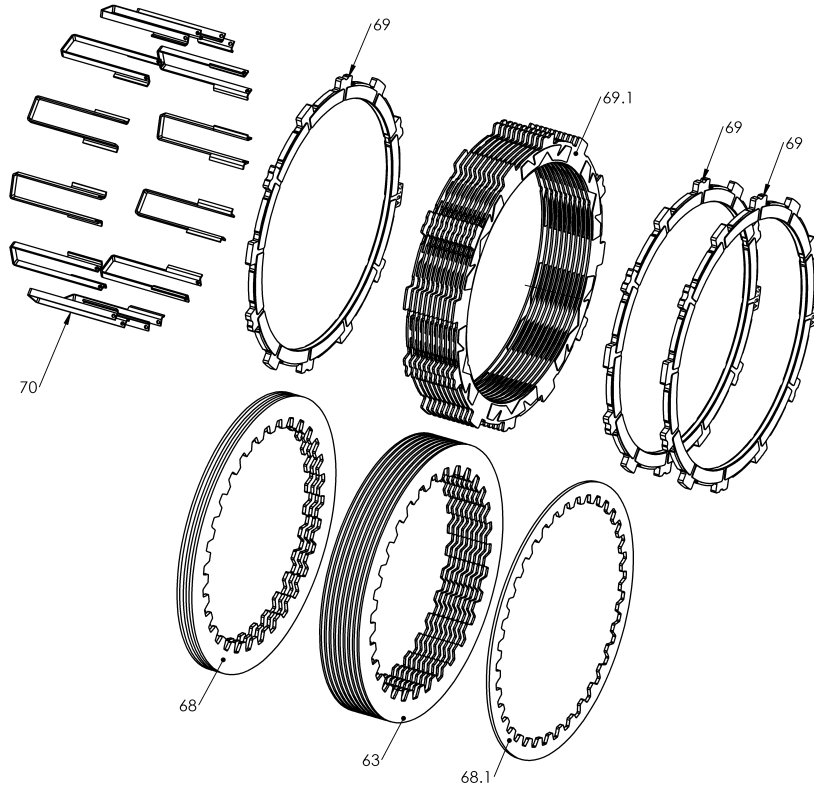

# RMS-2803082A - TORQ-DRIVE CLUTCH (ADVENTURE)

Item	Part Number	Item Description	Qty
63	460-601C	DRIVE PLATE - 0.040in BT CVO, 1190	9
68	466-601A	DRIVE PLATE - 0.065in BT CVO, 1190	3
68.1	466-602B	DRIVE PLATE - 0.065in BT Top CVO, 1190 (indexes to pressur	1
69	469-316B	FRICITION DISK - LC8 / CVO - Thick .150in 3.81mm	3
69.1	469-530A	FRICITION DISK - HD Thin Friction Disk - 2-Segment Pads	11
70	471-301	BASKET SLEEVE - H2.08 - 4S	12
Not Shown	821-013A	Prop. 65 Warning Label	1